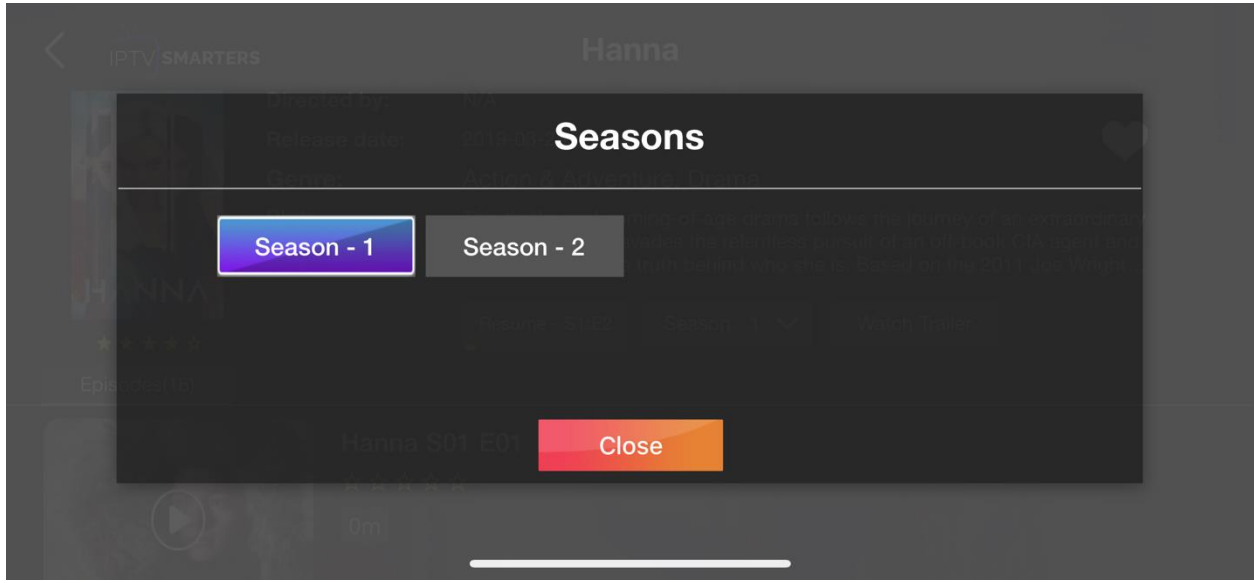

Scroll down to see additional pictures of the selected cast member

Series

You can also watch your favorite binge-worthy and extremely addictive series and hit comedy specials from across genres such as comedy, drama, action, news, adventure, war and politics, reality shows, crime, animation, and so much more.

After selecting a series of your choice, you can read the plot, watch the trailer, or go straight to playing the first episode. You can also select any episode of your choice by scrolling down.

More options like Episodes list, Aspect ratio, speed and next episode are also available. Tap your phone screen to see this