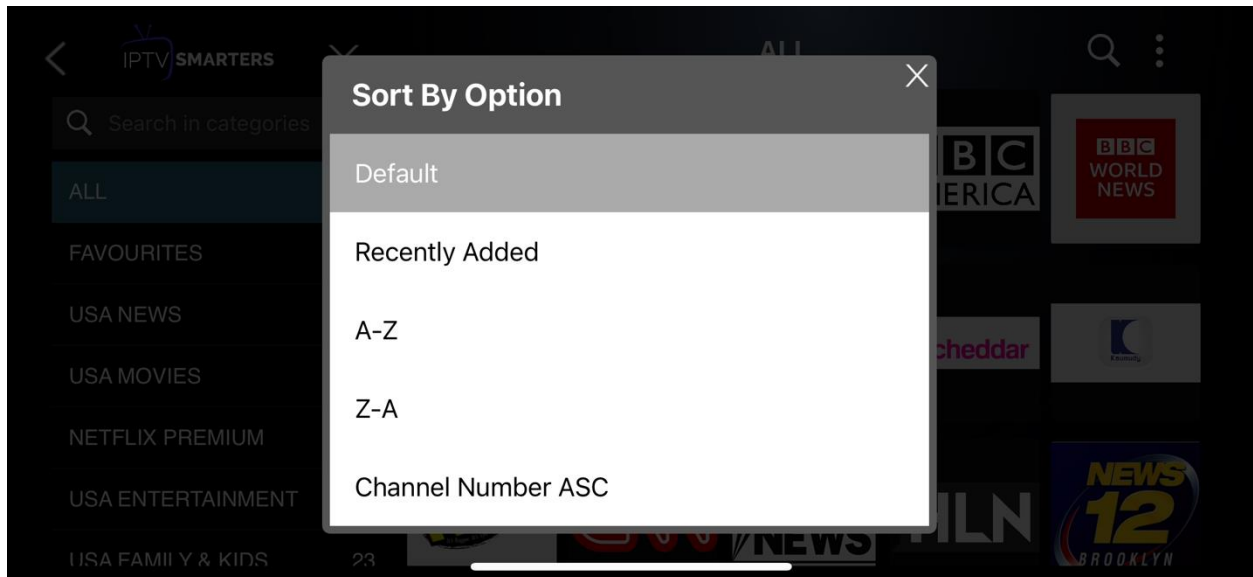

Live TV

Enjoy 8552 Live TV channels online with Zazy TV in HD. Watch your favorite TV shows, news, and sports channels. To stream and watch a channel, tap on the desired channel category.

Tap the 3 dots at the top right-hand corner for more options

Show channels name lets you see the names of all the channels in addition to the logos

Sorting: This sort by option allows you to organize your channels either by recently added, A-Z, Z-A or by channel number.