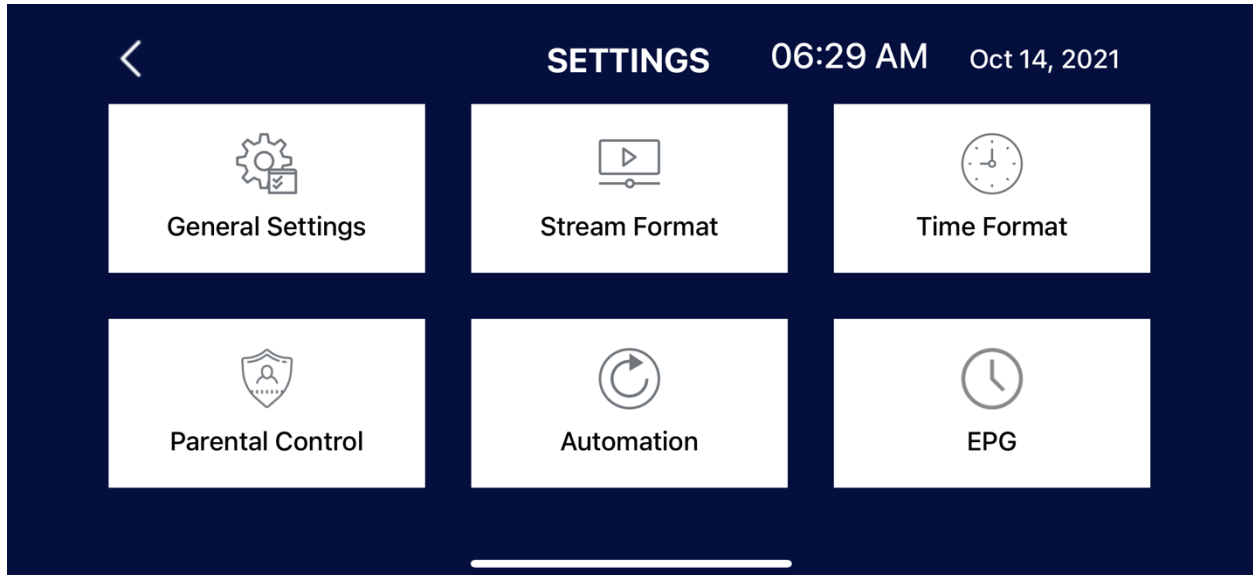

Catch Up

Our catch-up option will ensure you never miss new episodes, live matches, or breaking news again

Settings

Here you will be presented with the following settings options: General settings, parental control, stream format, time format, Automation and EPG

General setting

Allows you set the next episode to play automatically in 30 seconds

Parental Control

Allows you to set parental control passwords to restrict access.

Stream Format

Provides the Option to choose either MPEGTS(.ts) or HLS(.m3u8)