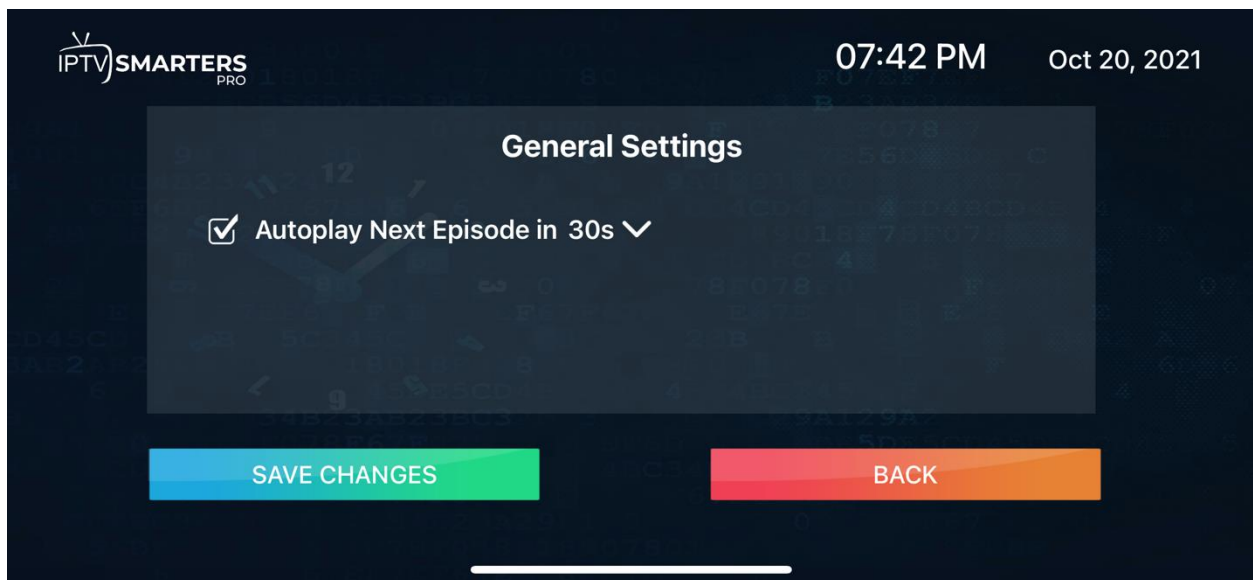

General setting

Allows you set the next episode to play automatically in 30 seconds