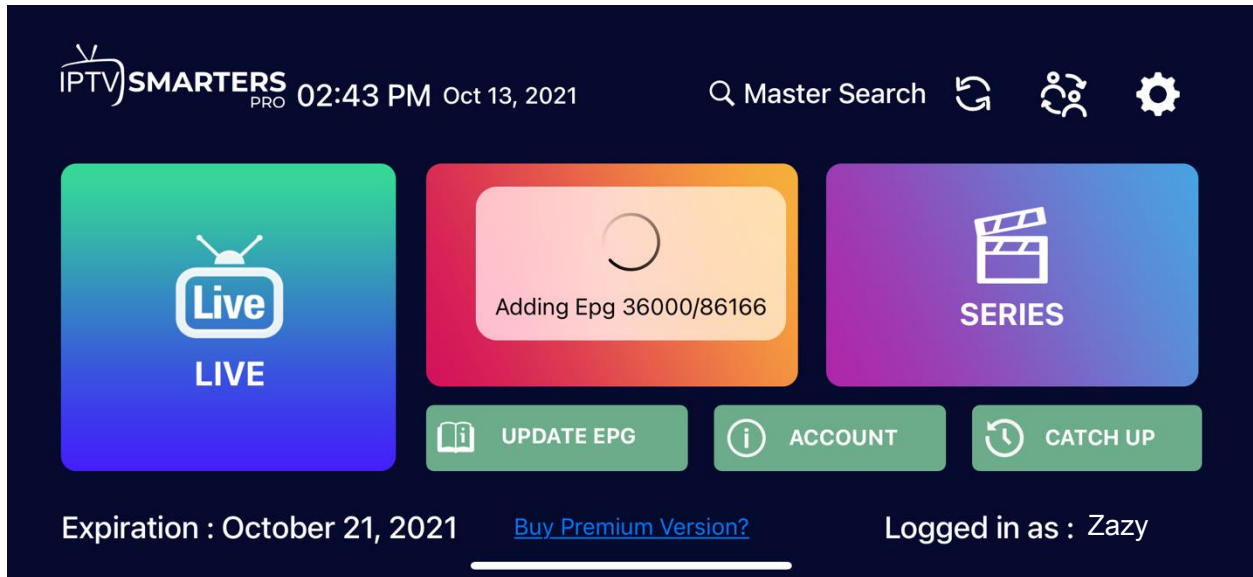

Kindly note that not all channels have an EPG available.

- The EPG (Electronic Program Guide) contains the following information:
  - ❖ Start Time – the start date and time of a program
  - ❖ End Time – the end date and time of a program
  - ❖ Title – the title of a program
  - ❖ Description – the program summary or what the show is all about