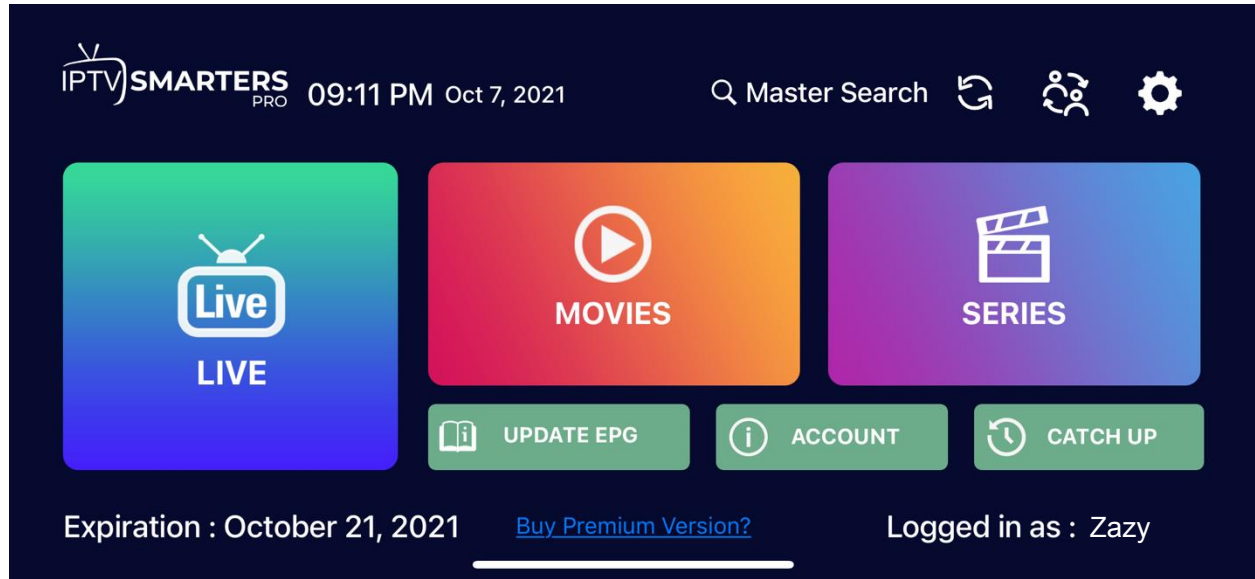

Log in details would include

- Your name
- Username
- Password
- URL: Portal URL is <http://live.zazytv.com>

Enter your login details

Zazy

ZazyTV

<http://live.zazytv.com>

ADD USER

After entering your login details, select 'ADD USER'

When it begins to load, it will show 'loading... please wait'. Note that your login is almost complete.

Now you are logged in. Click on the listed user. In this case that would be ZAZY.

Immediately after login, a white screen appears saying 'Please wait, while we are getting things ready for the first time' and 'Downloading Channels, VOD and Series'.

Please wait, while we are getting things ready for the first time

Downloading Channels, VOD and Series

You will be presented with an option for parental control. This feature allows you to set restrictions and control what your kids have access to which could be based either on maturity ratings or age. If you are a parent, go ahead and enjoy this feature by setting a four-digit pin. If not, feel free to skip this option.

Home Screen

Options available for your perusal and entertainment include Live TV, movies, series and so much more.

The application consists of the following buttons and information:

- **Date And Time**
- **Account Info**
- **Settings**
- **Live TV**
- **Movies**
- **Series**
- **Update EPG**
- **Catch up**
- **Master Search**
- **Subscription Expiration**