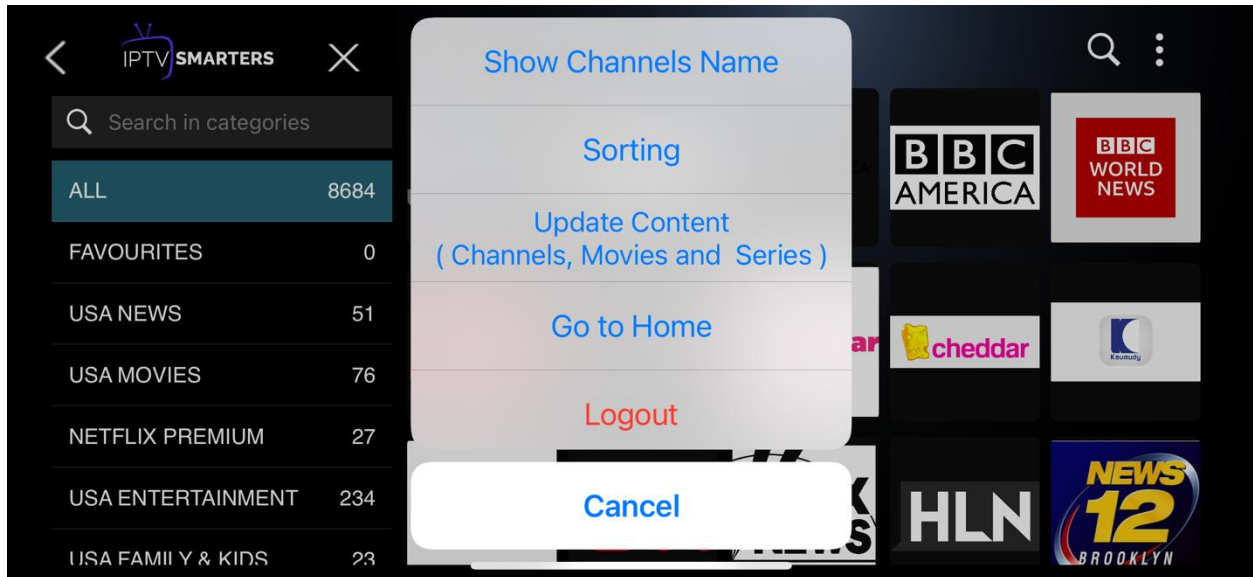

Home Screen

Options available for your perusal and entertainment include Live TV, movies, series and so much more.

The application consists of the following buttons and information:

- **Date And Time**
- **Account Info**
- **Settings**
- **Live TV**
- **Movies**
- **Series**
- **Update EPG**
- **Catch up**
- **Master Search**
- **Subscription Expiration**

Live TV

Enjoy 8552 Live TV channels online with Zazy TV in HD. Watch your favorite TV shows, news, and sports channels. To stream and watch a channel, tap on the desired channel category.

Tap the 3 dots at the top right-hand corner for more options

Show channels name lets you see the names of all the channels in addition to the logos

Sorting: This sort by option allows you to organize your channels either by recently added, A-Z, Z-A or by channel number.