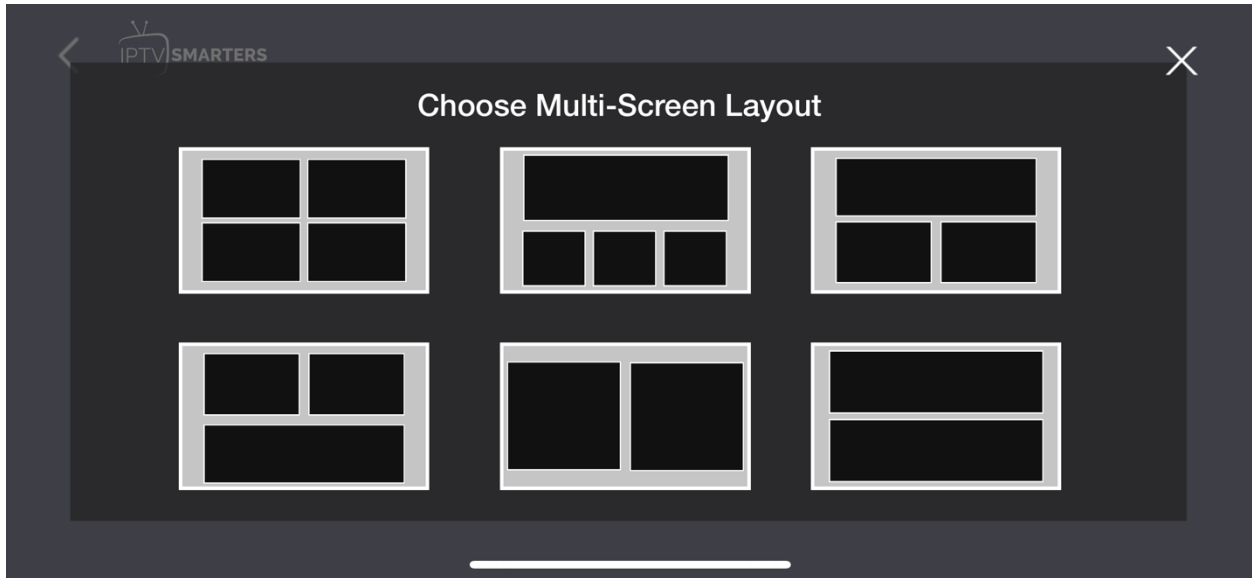

Show channels name lets you see the names of all the channels in addition to the logos

Sorting: This sort by option allows you to organize your channels either by recently added, A-Z, Z-A or by channel number.

The Go to home option takes you back to the Live Tv channels list page.

Select and play any channel of your choice

Tap screen to see other options

Other options include

- Channels List
- Aspect Ratio

Multi-screen: This feature allows you to watch multiple screens on your device AT THE SAME TIME. This means – You can watch up to four channels simultaneously on your TV using this feature

- Brightness
- Volume
- Screen lock: Tap the padlock at the top right corner of your screen to lock in an image

Settings: You have the option to enable or disable video tracks, audio tracks and subtitle tracks.