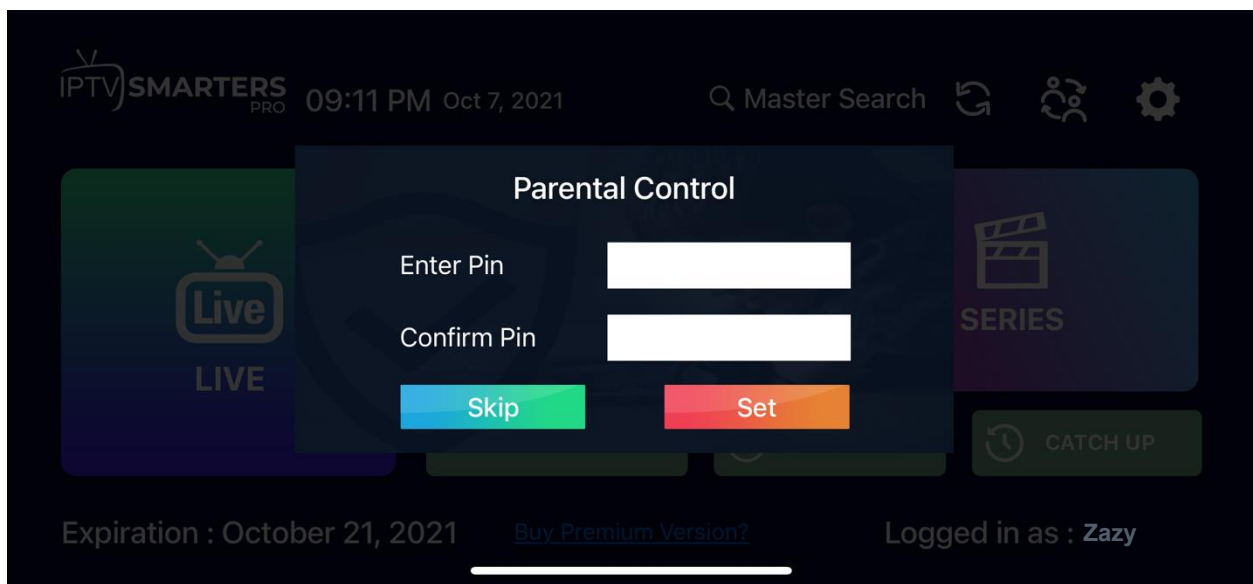

IPTV-Smarters Player

The Best IPTV Player

★★★★★ 62K

OPEN

STEP 2: ENTER LOG IN DETAILS

Now that the app is installed and ready to use, go ahead and launch the app. After launching the app, you will be asked to enter your login details.

Log in details would include

- Your name
- Username
- Password
- URL: Portal URL is <http://live.zazytv.com>

Enter your login details

Zazy

ZazyTV

<http://live.zazytv.com>

ADD USER

After entering your login details, select 'ADD USER'

When it begins to load, it will show 'loading... please wait'. Note that your login is almost complete.

Now you are logged in. Click on the listed user. In this case that would be ZAZY.

Immediately after login, a white screen appears saying 'Please wait, while we are getting things ready for the first time' and 'Downloading Channels, VOD and Series'.

Please wait, while we are getting things ready for the first time

Downloading Channels, VOD and Series

You will be presented with an option for parental control. This feature allows you to set restrictions and control what your kids have access to which could be based either on maturity ratings or age. If you are a parent, go ahead and enjoy this feature by setting a four-digit pin. If not, feel free to skip this option.