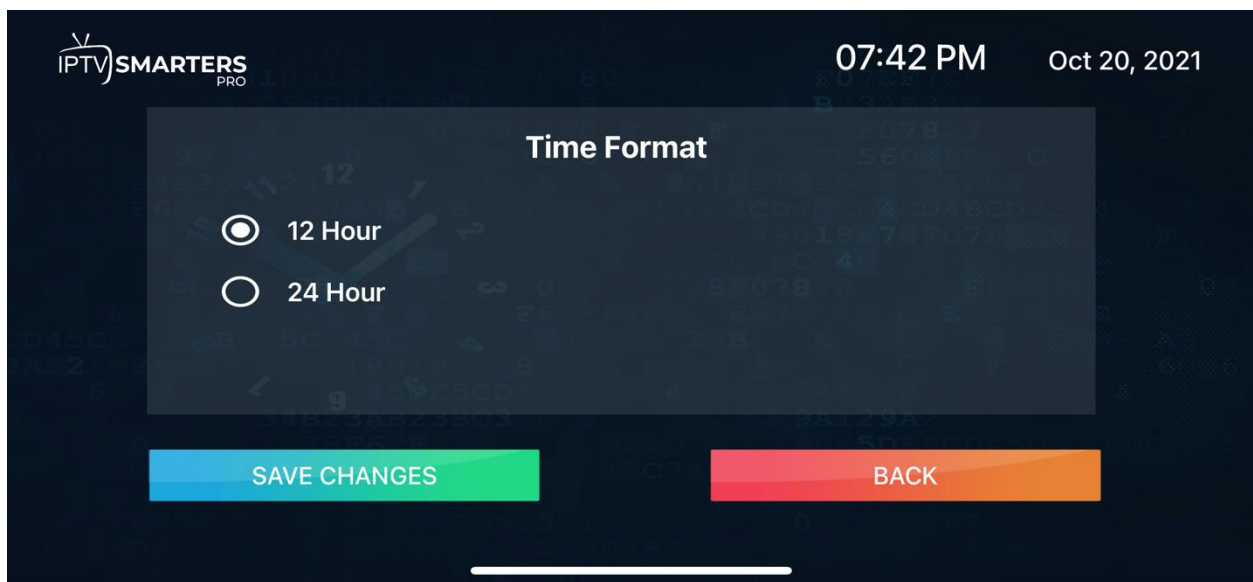

Time Format

Allows you select either the 24 Hour or 12 Hour clock Format