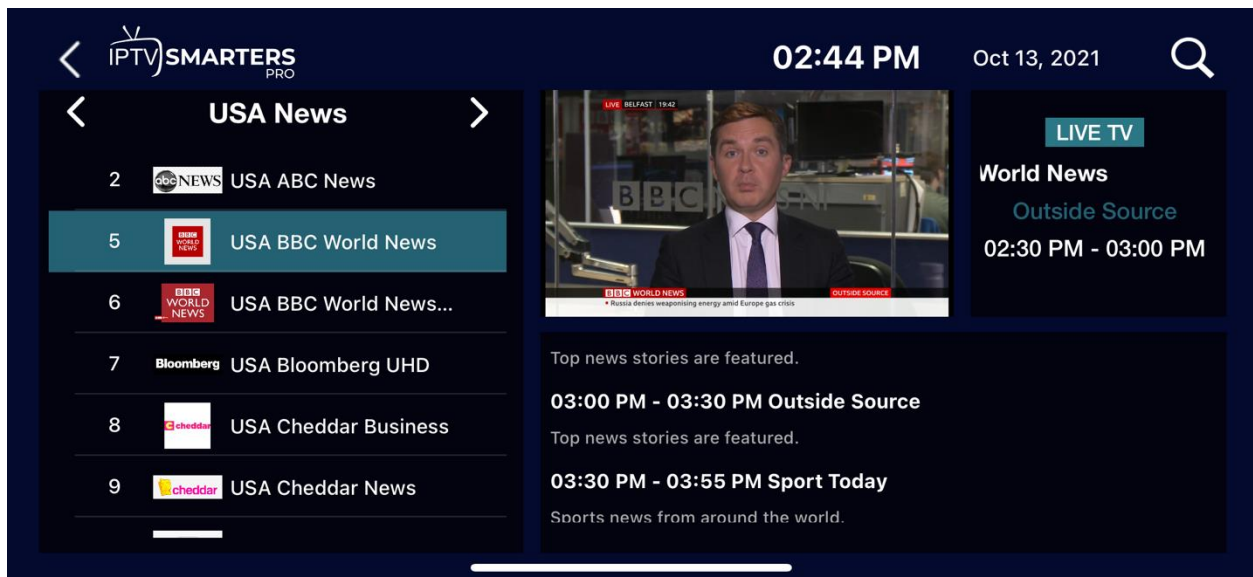

Kindly note that not all channels have an EPG available.

- The EPG (Electronic Program Guide) contains the following information:
  - ❖ Start Time – the start date and time of a program
  - ❖ End Time – the end date and time of a program
  - ❖ Title – the title of a program
  - ❖ Description – the program summary or what the show is all about