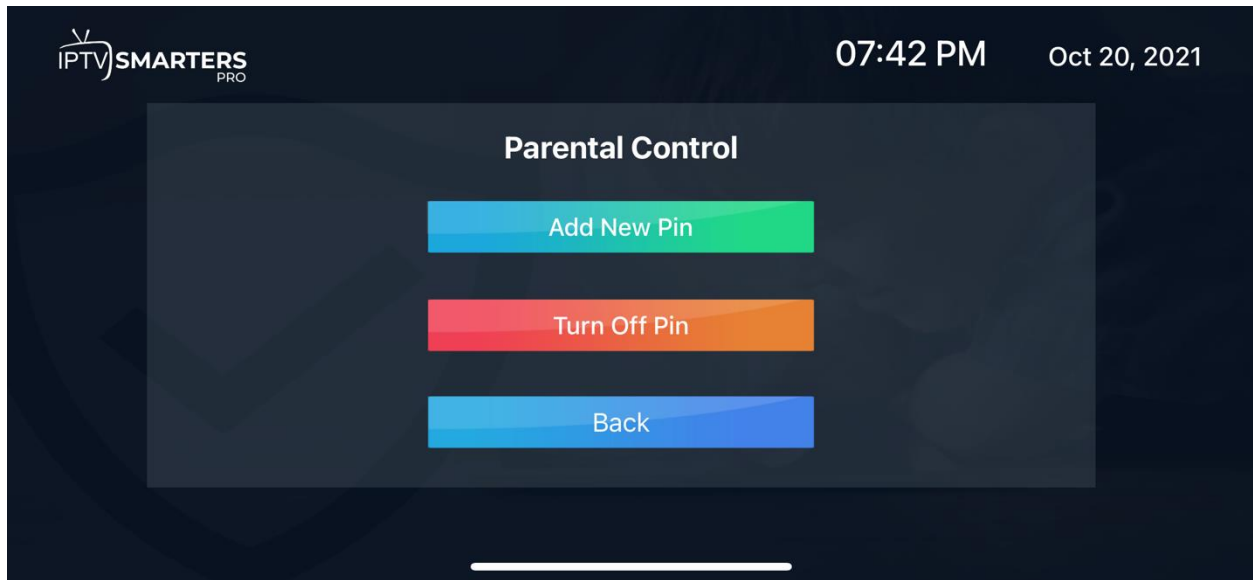

If a channel has an EPG available, it will be displayed under the video player. This option enables you to view the scheduling information for past, current, and upcoming TV programs for various channels.

Kindly note that not all channels have an EPG available.

- The EPG (Electronic Program Guide) contains the following information:
 - ❖ Start Time – the start date and time of a program
 - ❖ End Time – the end date and time of a program
 - ❖ Title – the title of a program
 - ❖ Description – the program summary or what the show is all about

Catch Up

Our catch-up option will ensure you never miss new episodes, live matches, or breaking news again

Settings

Here you will be presented with the following settings options: General settings, parental control, stream format, time format, Automation and EPG

General setting

Allows you set the next episode to play automatically in 30 seconds

Parental Control

Allows you to set parental control passwords to restrict access.

Stream Format

Provides the Option to choose either MPEGTS(.ts) or HLS(.m3u8)