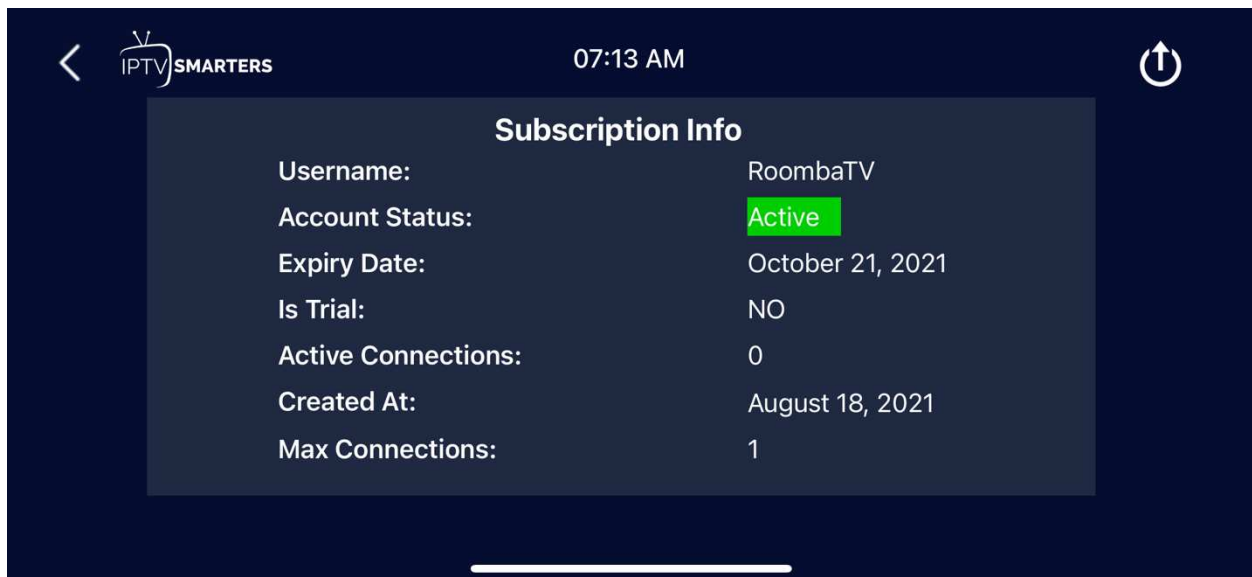

Automation

Helps auto-update channels and movies daily or as required

Time Format

Allows you select either the 24 Hour or 12 Hour clock Format

Account Info

You can review your Account/Subscription info.

- Username This tells you your Username
- Account Status – This lets you know your Account Status. That is if you are “Active” or “Inactive”
- Expiry Date – This tells you when your subscription would expire
- Is Trial – This indicates if the account is in Trial Demo mode
- Active Connection – This informs you of the number of active connections to the account
- Created at – This tells you the date your account was created.
- Max Connection – This shows the maximum number of connections your account is allowed to have.