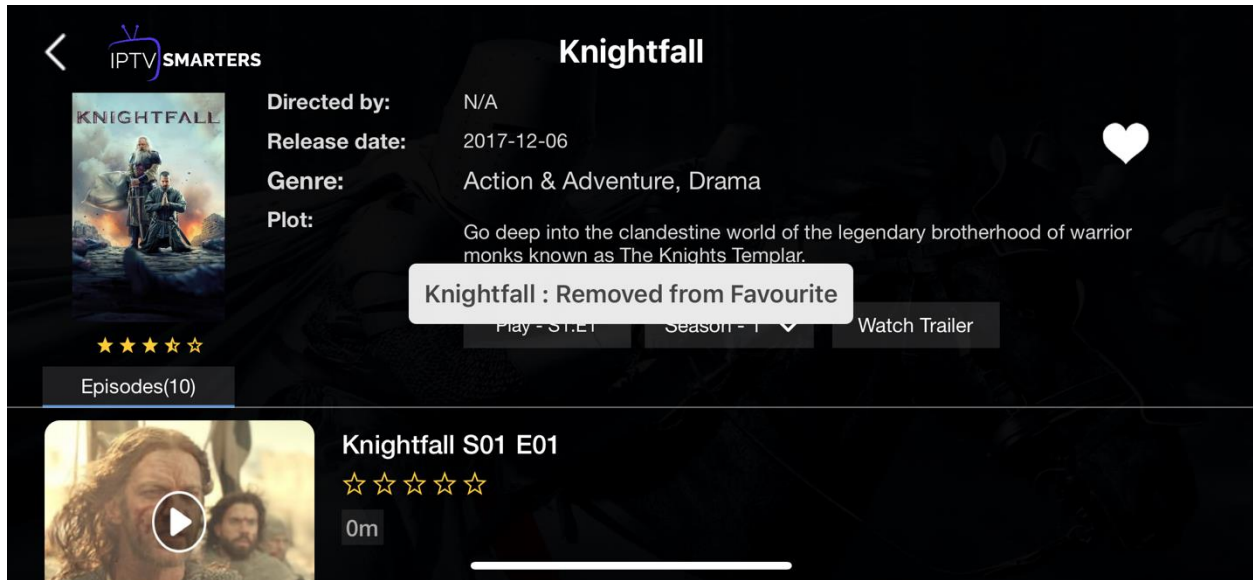

To remove a movie, series or channel from your favorite list, tap the heart again. When the heart goes back to white, this indicates that it has been successfully removed from your list.

Update EPG (Electronic Program Guide)

If a channel has an EPG available, it will be displayed under the video player. This option enables you to view the scheduling information for past, current, and upcoming TV programs for various channels.

The update EPG option helps you update your program guide.

1. When you click update EPG you will be asked ' do you want to update EPG data', click Yes, please.
2. Then EPG begins downloading
3. After EPG is downloaded it will be added to the respective channels