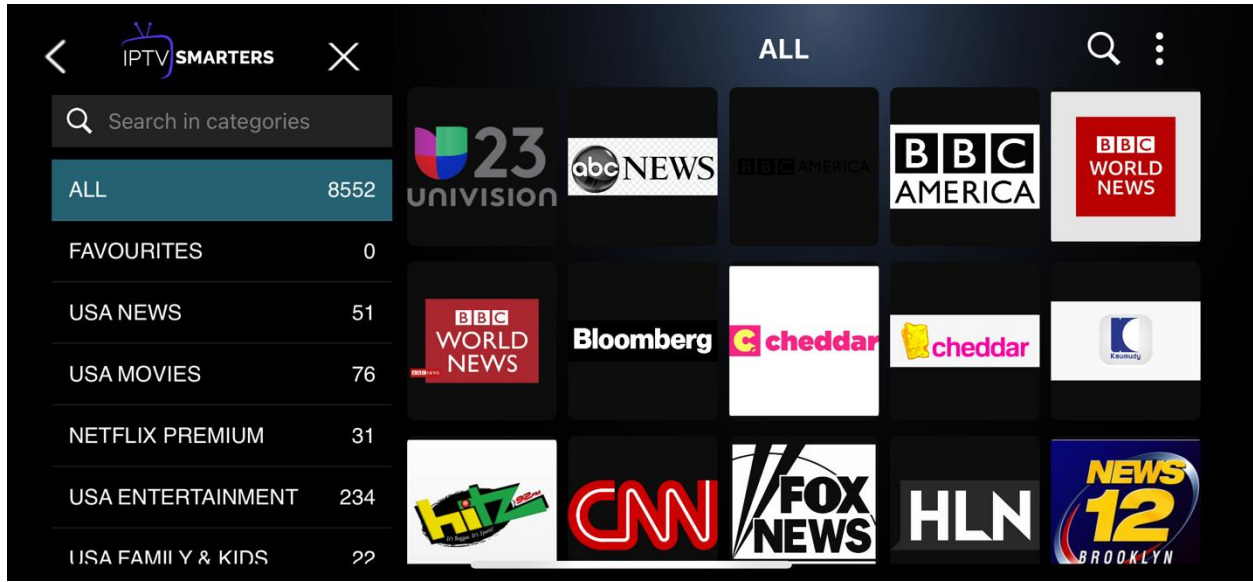

Home Screen

Options available for your perusal and entertainment include Live TV, movies, series and so much more.

The application consists of the following buttons and information:

- **Date And Time**
- **Account Info**
- **Settings**
- **Live TV**
- **Movies**
- **Series**
- **Update EPG**
- **Catch up**
- **Master Search**
- **Subscription Expiration**

Live TV

Enjoy 8552 Live TV channels online with Zazy TV in HD. Watch your favorite TV shows, news, and sports channels. To stream and watch a channel, tap on the desired channel category.

Tap the 3 dots at the top right-hand corner for more options

Show channels name lets you see the names of all the channels in addition to the logos

Sorting: This sort by option allows you to organize your channels either by recently added, A-Z, Z-A or by channel number.