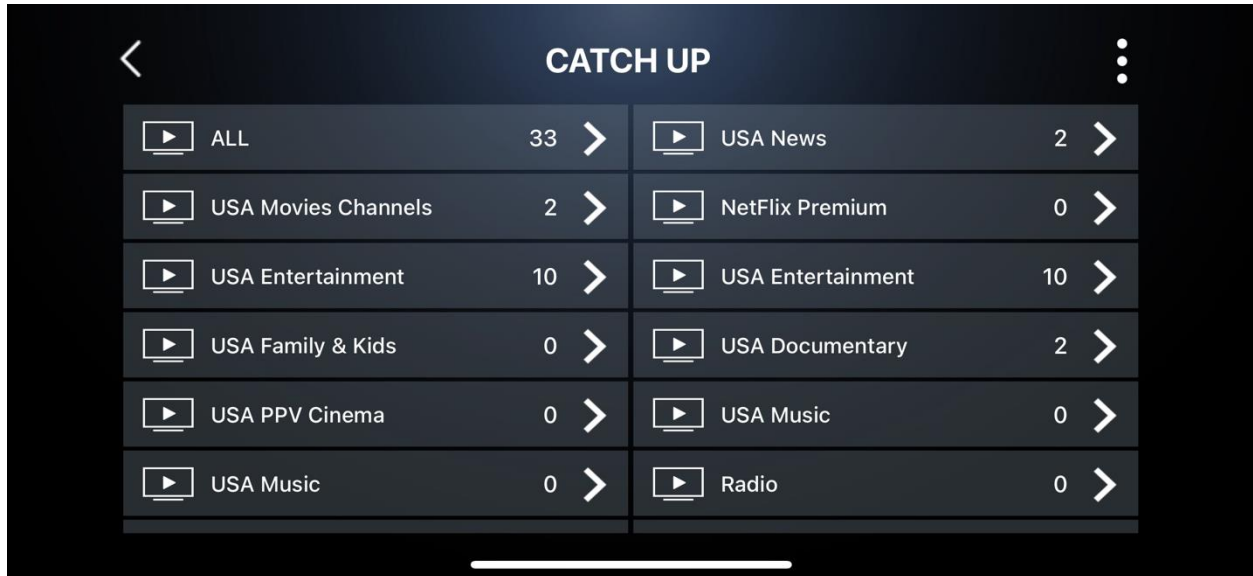

Catch Up

Our catch-up option will ensure you never miss new episodes, live matches, or breaking news again