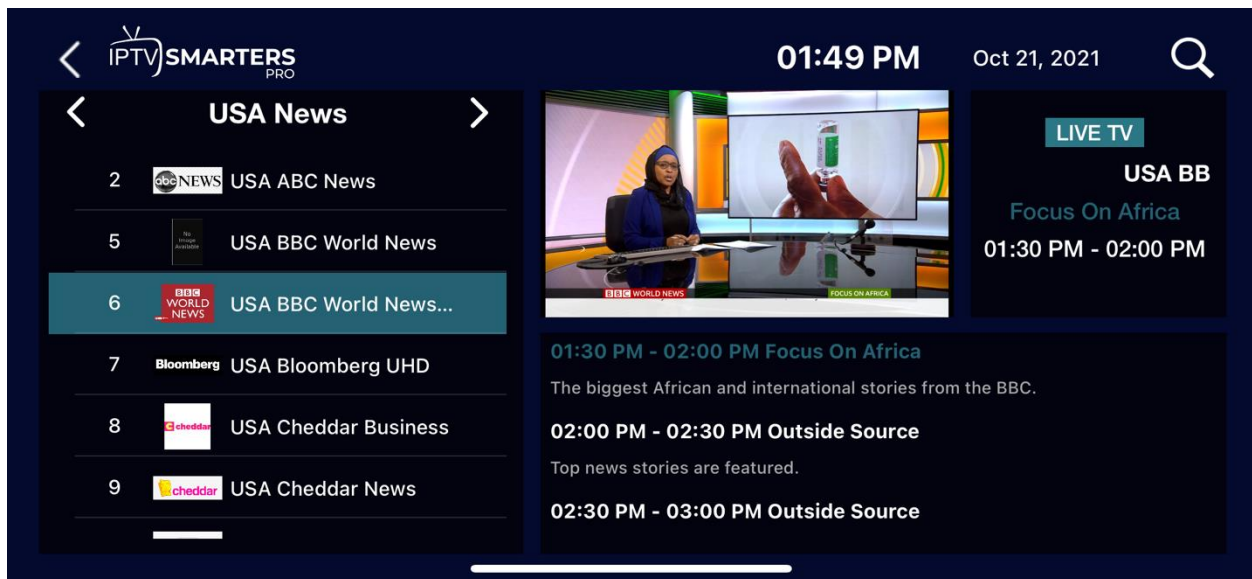

Update content: This option as the name implies, updates all content. This image will show while the content updates

Please wait, while we are getting things ready for the first time

Downloading Channels, VOD and Series

The Go to home option takes you back to the Live Tv channels list page.

Select and play any channel of your choice