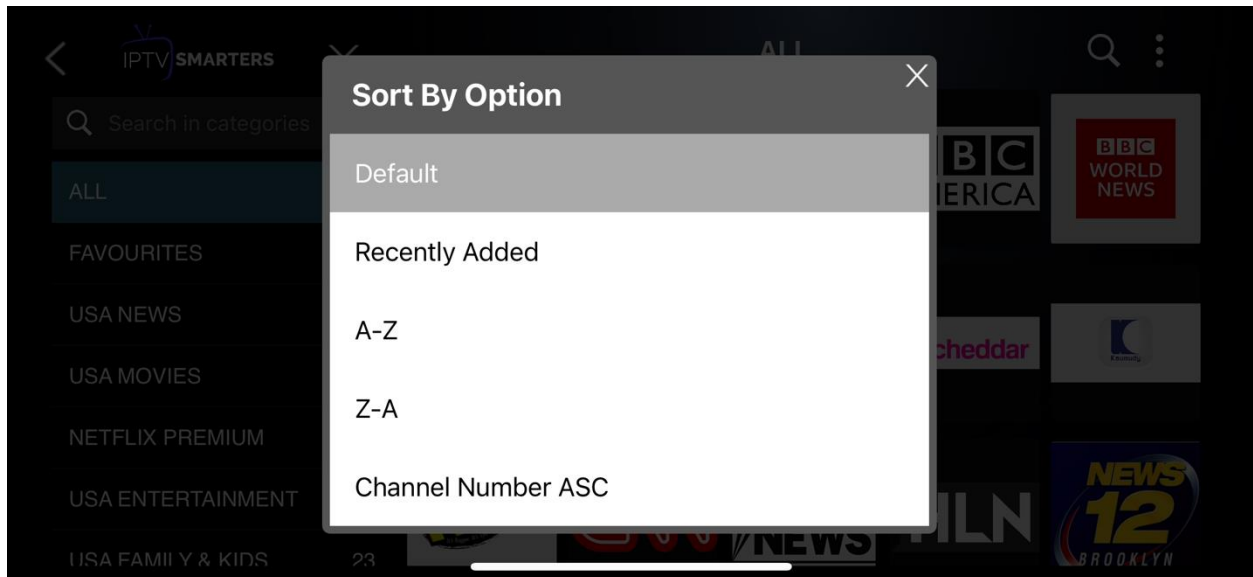

## Live TV

Enjoy 8552 Live TV channels online with Zazy TV in HD. Watch your favorite TV shows, news, and sports channels. To stream and watch a channel, tap on the desired channel category.

Tap the 3 dots at the top right-hand corner for more options

Show channels name lets you see the names of all the channels in addition to the logos

Sorting: This sort by option allows you to organize your channels either by recently added, A-Z, Z-A or by channel number.