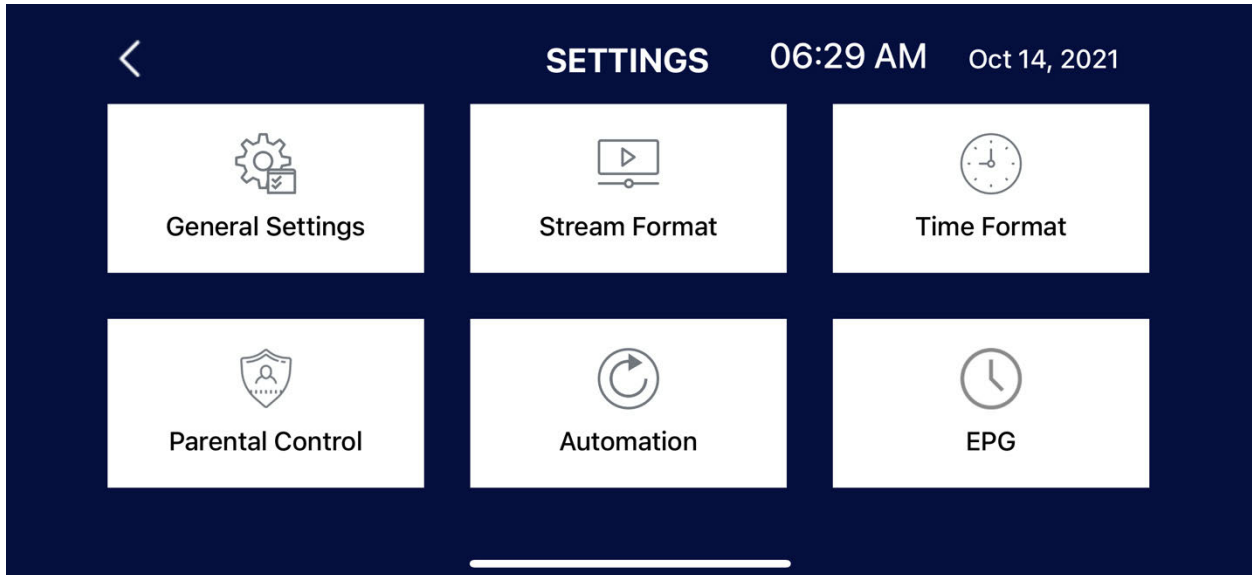

Settings

Here you will be presented with the following settings options: General settings, parental control, stream format, time format, Automation and EPG