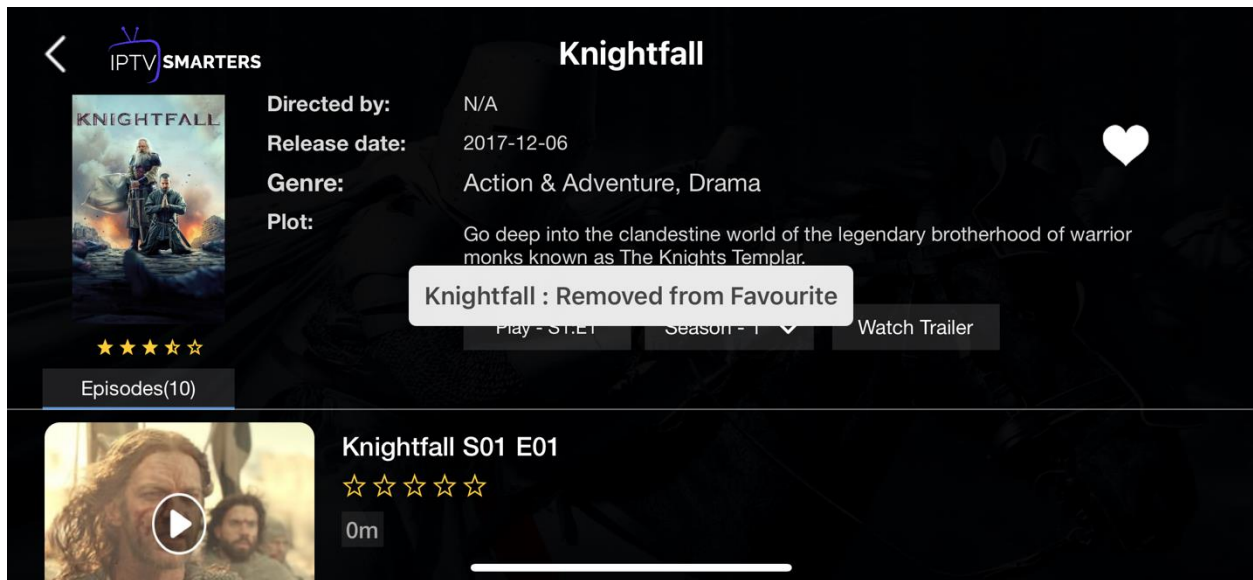

To remove a movie, series or channel from your favorite list, tap the heart again. When the heart goes back to white, this indicates that it has been successfully removed from your list.

Update EPG (Electronic Program Guide)

If a channel has an EPG available, it will be displayed under the video player. This option enables you to view the scheduling information for past, current, and upcoming TV programs for various channels.

The update EPG option helps you update your program guide.

1. When you click update EPG you will be asked 'do you want to update EPG data', click Yes, please.
2. Then EPG begins downloading
3. After EPG is downloaded it will be added to the respective channels