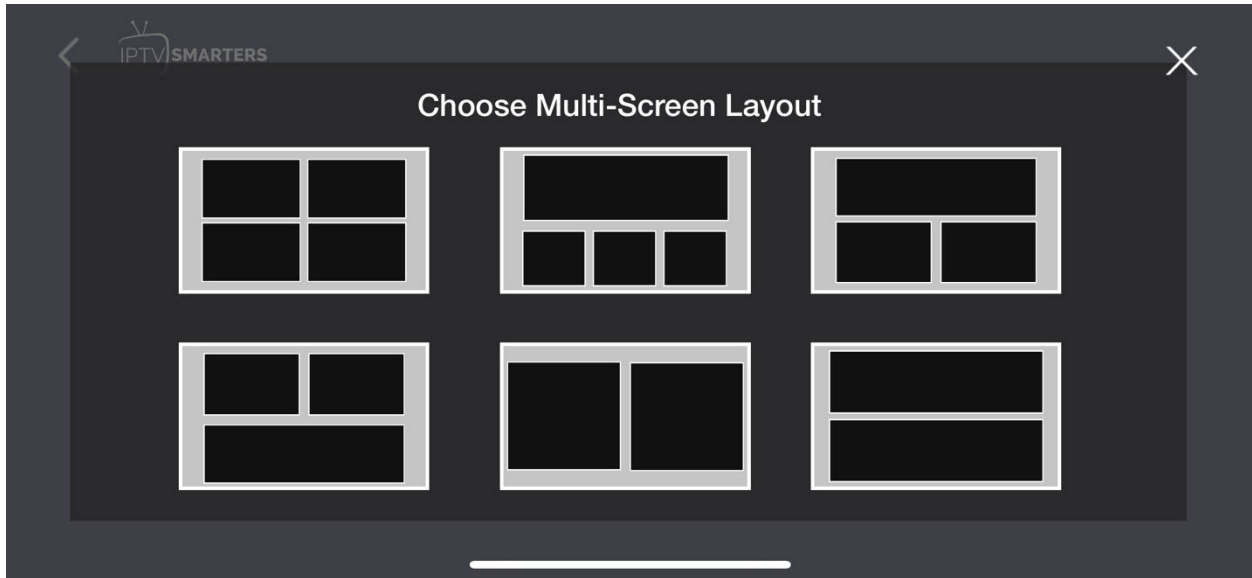

## Downloading Channels, VOD and Series

The Go to home option takes you back to the Live Tv channels list page.

Select and play any channel of your choice

Tap screen to see other options

Other options include

- Channels List
- Aspect Ratio

**Multi-screen:** This feature allows you to watch multiple screens on your device AT THE SAME TIME. This means – You can watch up to four channels simultaneously on your TV using this feature

- Brightness
- Volume
- Screen lock: Tap the padlock at the top right corner of your screen to lock in an image

Settings: You have the option to enable or disable video tracks, audio tracks and subtitle tracks.