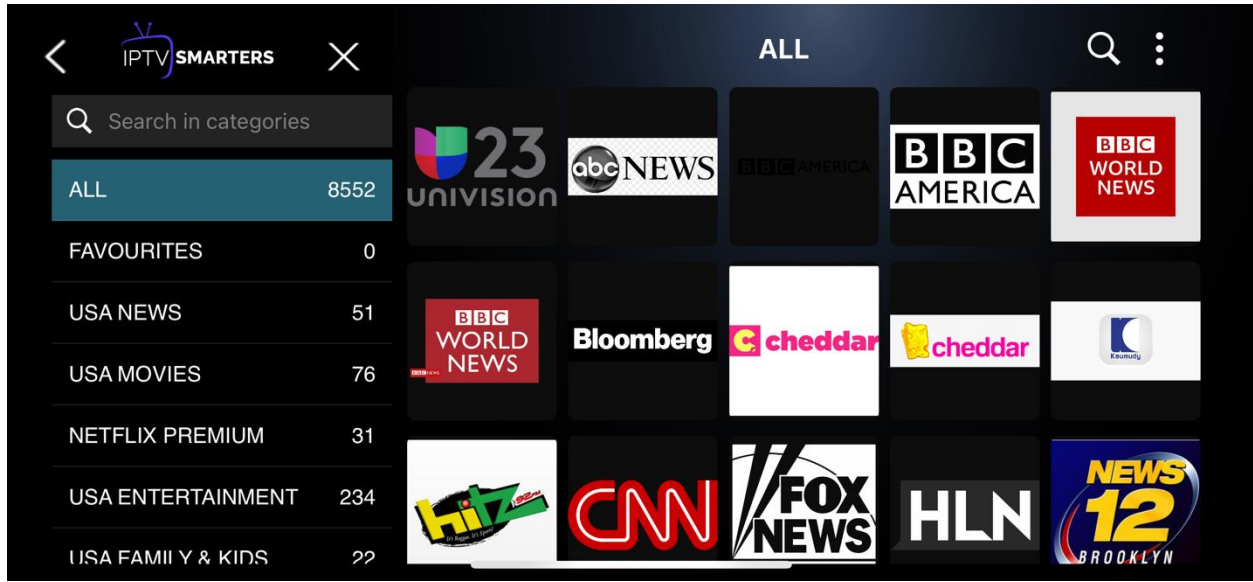

## Home Screen

Options available for your perusal and entertainment include Live TV, movies, series and so much more.

The application consists of the following buttons and information:

- **Date And Time**
- **Account Info**
- **Settings**
- **Live TV**
- **Movies**
- **Series**
- **Update EPG**
- **Catch up**
- **Master Search**
- **Subscription Expiration**

## Live TV

Enjoy 8552 Live TV channels online with Zazy TV in HD. Watch your favorite TV shows, news, and sports channels. To stream and watch a channel, tap on the desired channel category.

Tap the 3 dots at the top right-hand corner for more options

Show channels name lets you see the names of all the channels in addition to the logos

Sorting: This sort by option allows you to organize your channels either by recently added, A-Z, Z-A or by channel number.