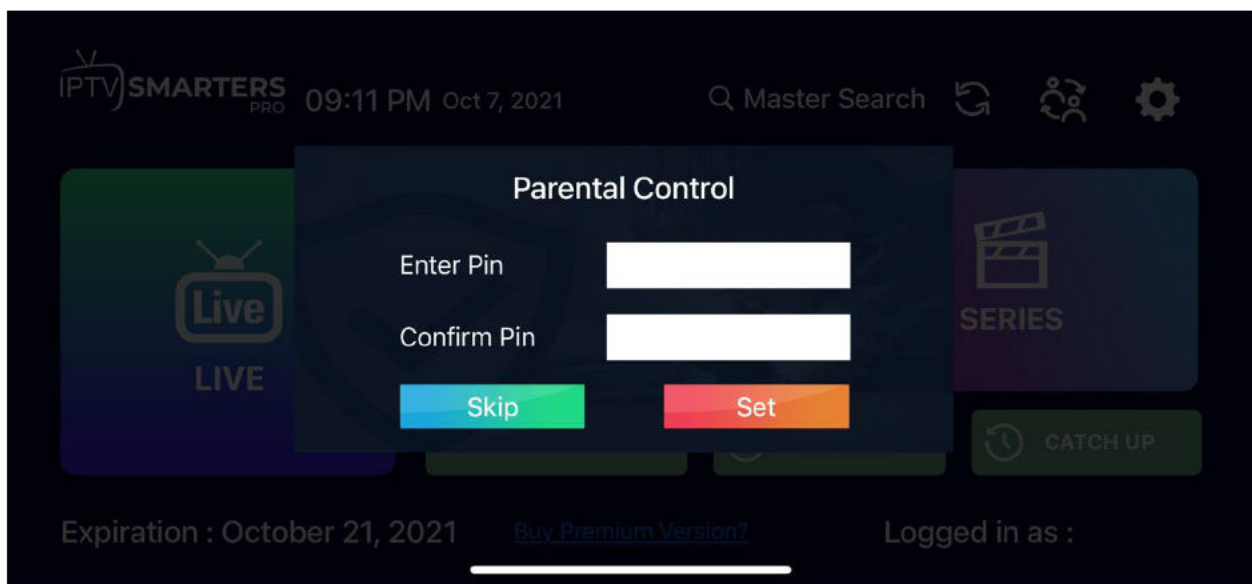

## STEP 2: ENTER LOG IN DETAILS

Now that the app is installed and ready to use, go ahead and launch the app. After launching the app, you will be asked to enter your login details.

Log in details would include

- Your name
- Username
- Password
- URL: Portal URL is <http://live.zazytv.com>

Immediately after login, a white screen appears saying 'Please wait, while we are getting things ready for the first time' and 'Downloading Channels, VOD and Series'.

### Downloading Channels, VOD and Series

You will be presented with an option for parental control. This feature allows you to set restrictions and control what your kids have access to which could be based either on maturity ratings or age. If you are a parent, go ahead and enjoy this feature by setting a four-digit pin. If not, feel free to skip this option.