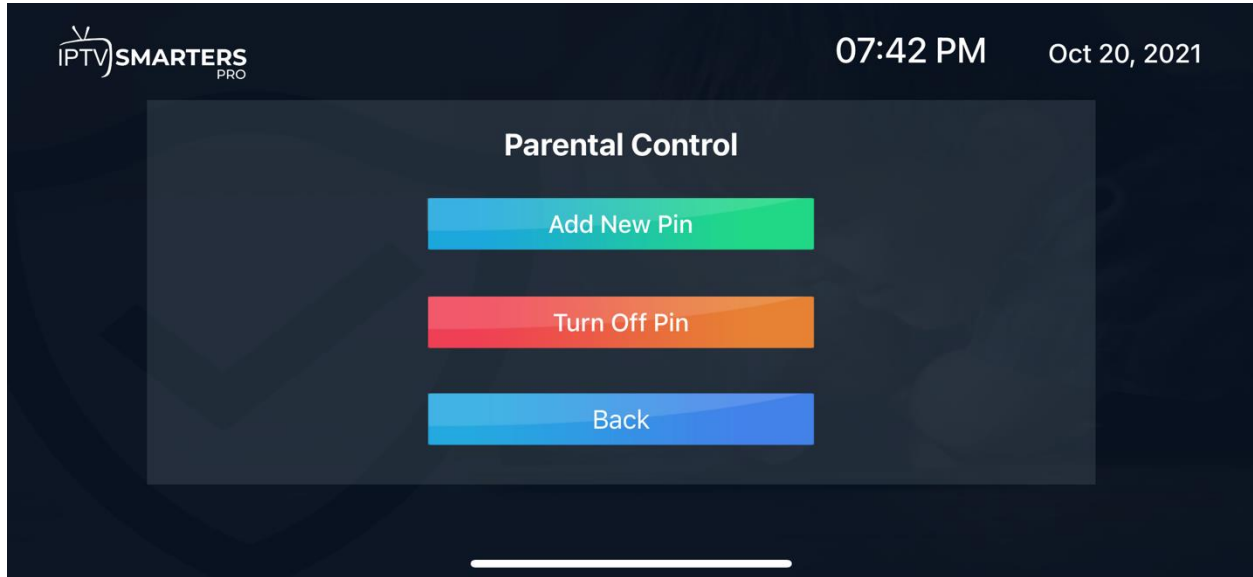

Parental Control

Allows you to set parental control passwords to restrict access.