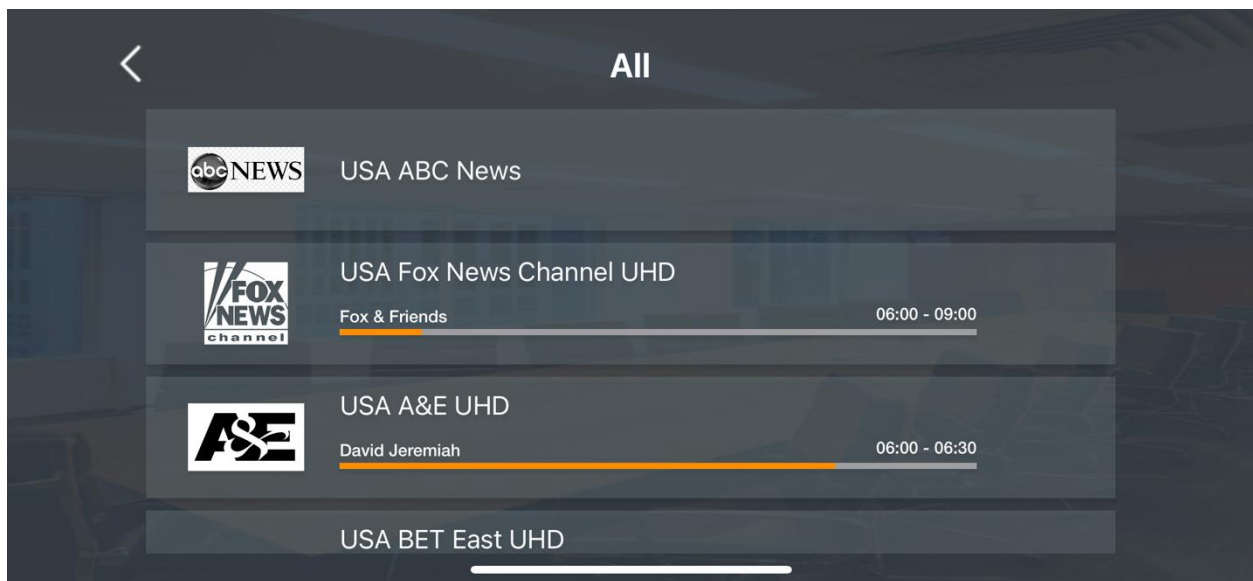

Catch Up

Our catch-up option will ensure you never miss new episodes, live matches, or breaking news again