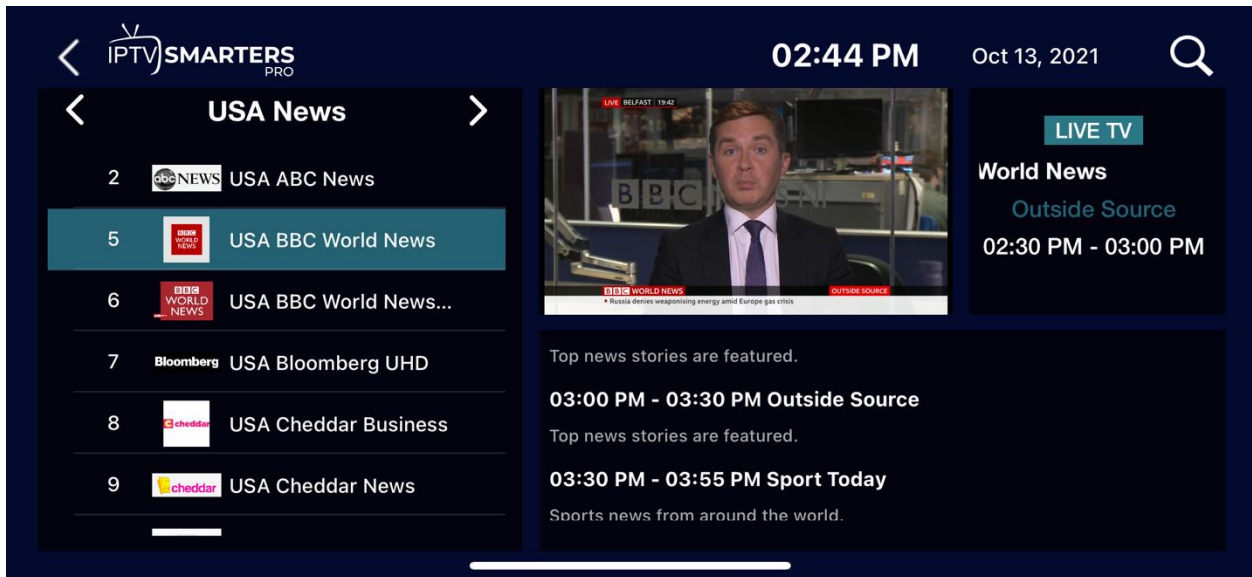

Kindly note that not all channels have an EPG available.

- The EPG (Electronic Program Guide) contains the following information:
  - ❖ Start Time – the start date and time of a program
  - ❖ End Time – the end date and time of a program
  - ❖ Title – the title of a program
  - ❖ Description – the program summary or what the show is all about