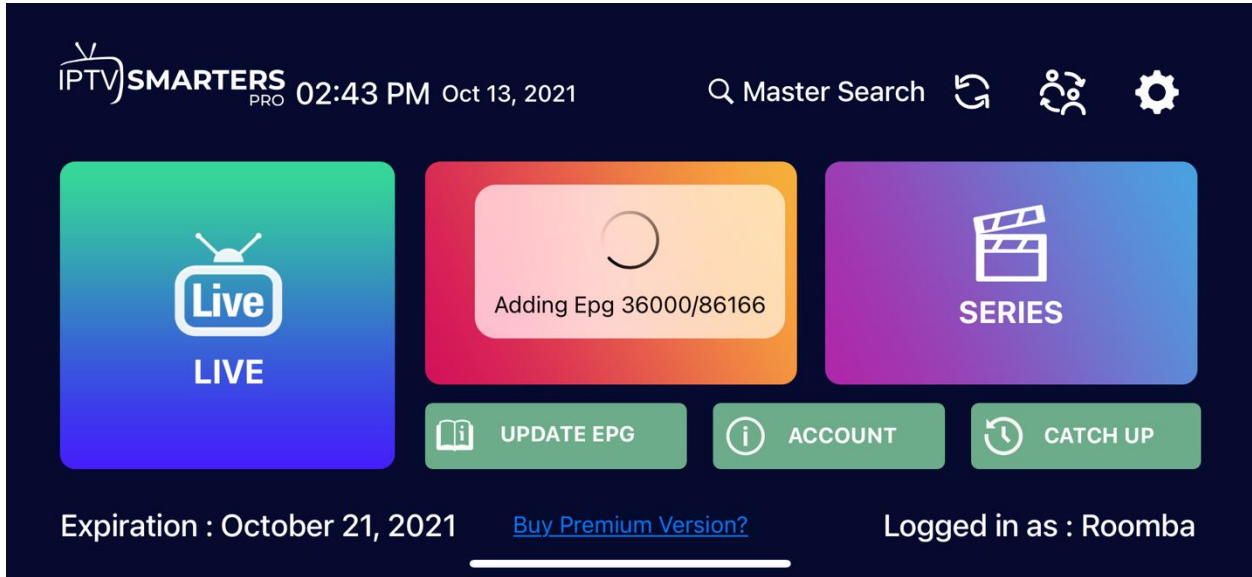

Kindly note that not all channels have an EPG available.

- The EPG (Electronic Program Guide) contains the following information:
  - ❖ Start Time – the start date and time of a program
  - ❖ End Time – the end date and time of a program
  - ❖ Title – the title of a program
  - ❖ Description – the program summary or what the show is all about