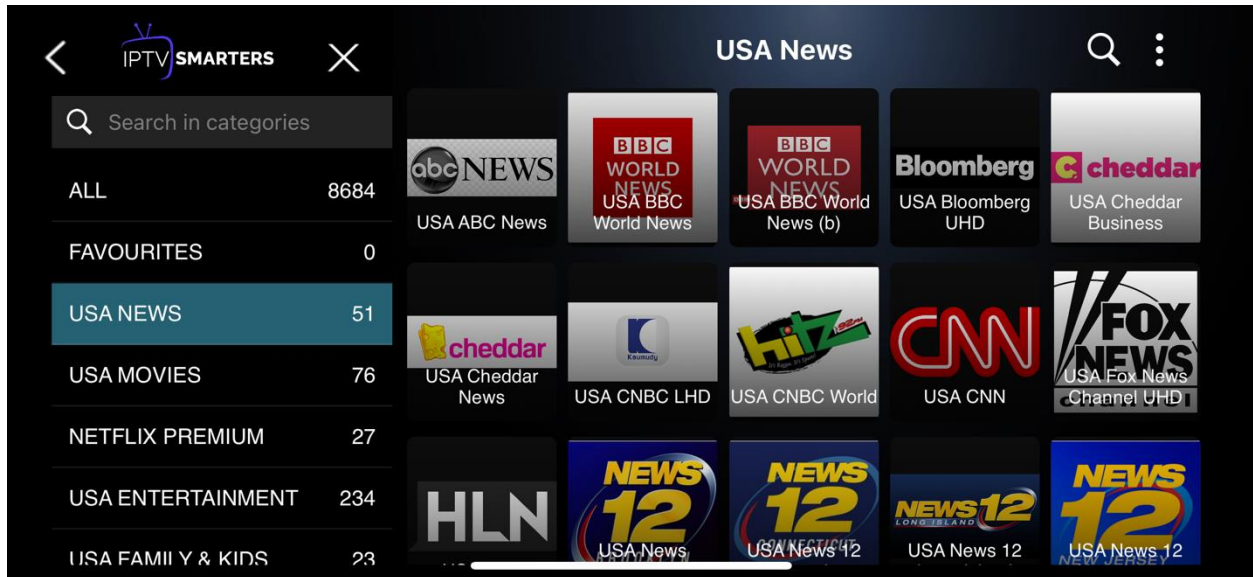

## Live TV

Enjoy 8552 Live TV channels online with Zazy TV in HD. Watch your favorite TV shows, news, and sports channels. To stream and watch a channel, tap on the desired channel category.

Tap the 3 dots at the top right-hand corner for more options

Show channels name lets you see the names of all the channels in addition to the logos

Sorting: This sort by option allows you to organize your channels either by recently added, A-Z, Z-A or by channel number.