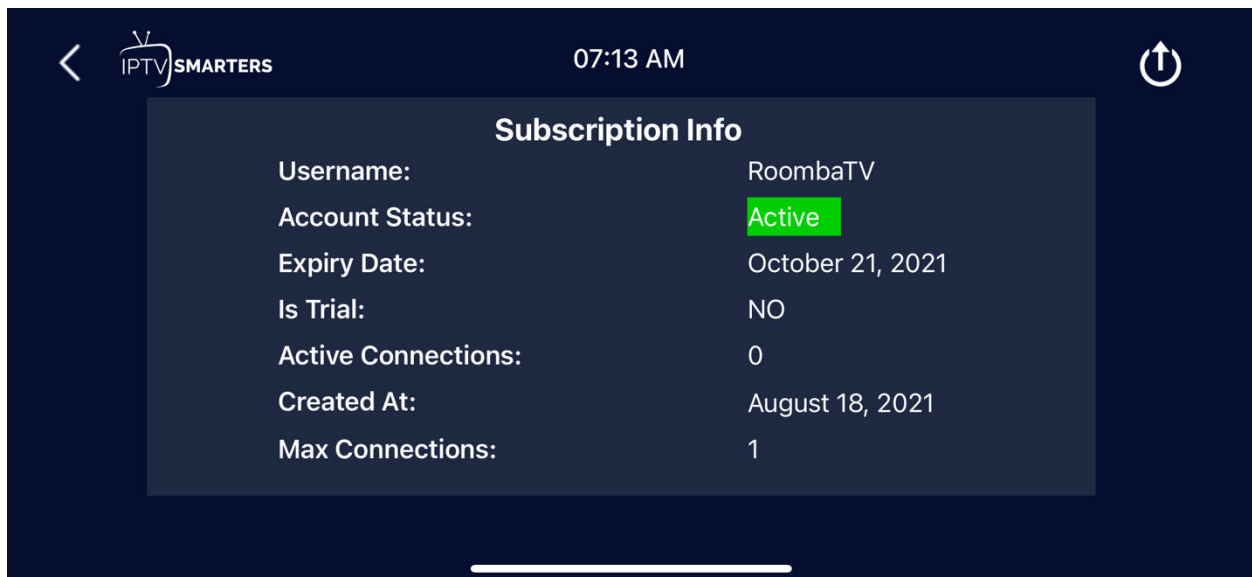

Account Info

You can review your Account/Subscription info.

- Username This tells you your Username
- Account Status – This lets you know your Account Status. That is if you are “Active” or “Inactive”
- Expiry Date – This tells you when your subscription would expire
- Is Trial – This indicates if the account is in Trial Demo mode
- Active Connection – This informs you of the number of active connections to the account
- Created at – This tells you the date your account was created.
- Max Connection – This shows the maximum number of connections your account is allowed to have.