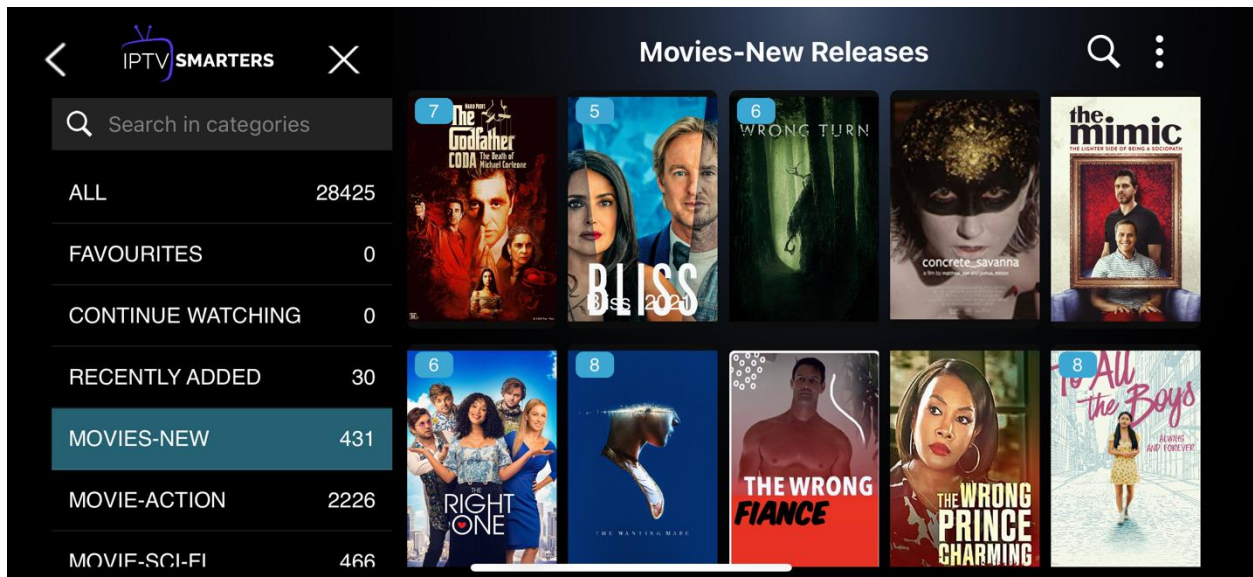

Movies

Zazy TV users can select from and stream more than 28,000 movies at their fingertips. We have movies available for adults, teenagers, and kids of all ages.