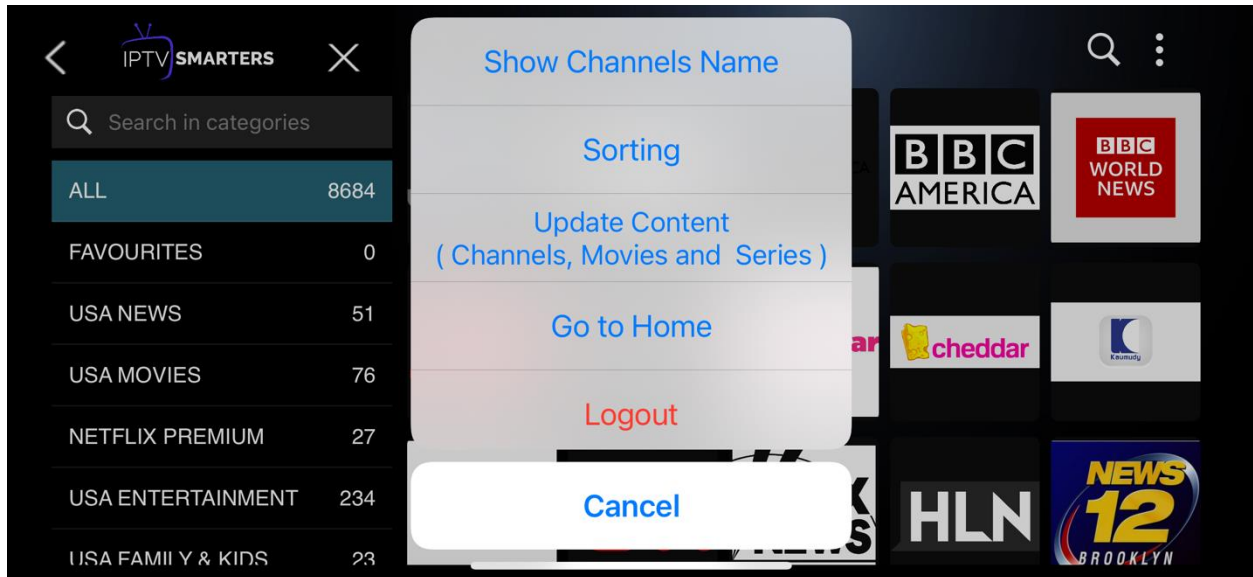

## Home Screen

Options available for your perusal and entertainment include Live TV, movies, series and so much more.

The application consists of the following buttons and information:

- **Date And Time**
- **Account Info**
- **Settings**
- **Live TV**
- **Movies**
- **Series**
- **Update EPG**
- **Catch up**
- **Master Search**
- **Subscription Expiration**

## Live TV

Enjoy 8552 Live TV channels online with Zazy TV in HD. Watch your favorite TV shows, news, and sports channels. To stream and watch a channel, tap on the desired channel category.

Tap the 3 dots at the top right-hand corner for more options

Show channels name lets you see the names of all the channels in addition to the logos

Sorting: This sort by option allows you to organize your channels either by recently added, A-Z, Z-A or by channel number.