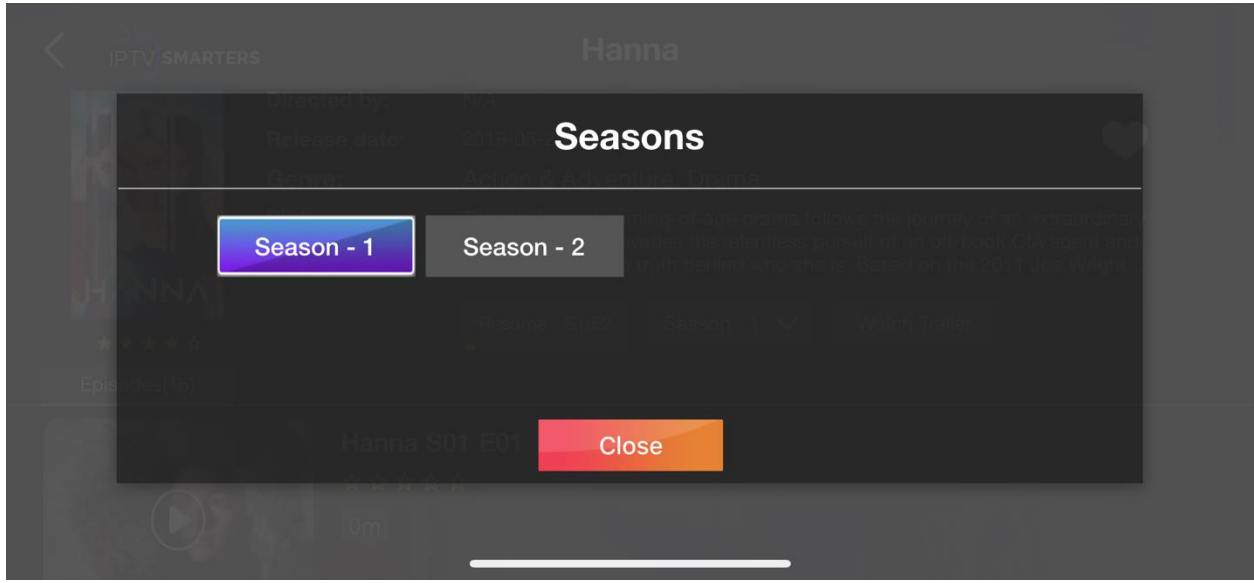

Scroll down to see additional pictures of the selected cast member

## Series

You can also watch your favorite binge-worthy and extremely addictive series and hit comedy specials from across genres such as comedy, drama, action, news, adventure, war and politics, reality shows, crime, animation, and so much more.

After selecting a series of your choice, you can read the plot, watch the trailer, or go straight to playing the first episode. You can also select any episode of your choice by scrolling down.

More options like Episodes list, Aspect ratio, speed and next episode are also available. Tap your phone screen to see this