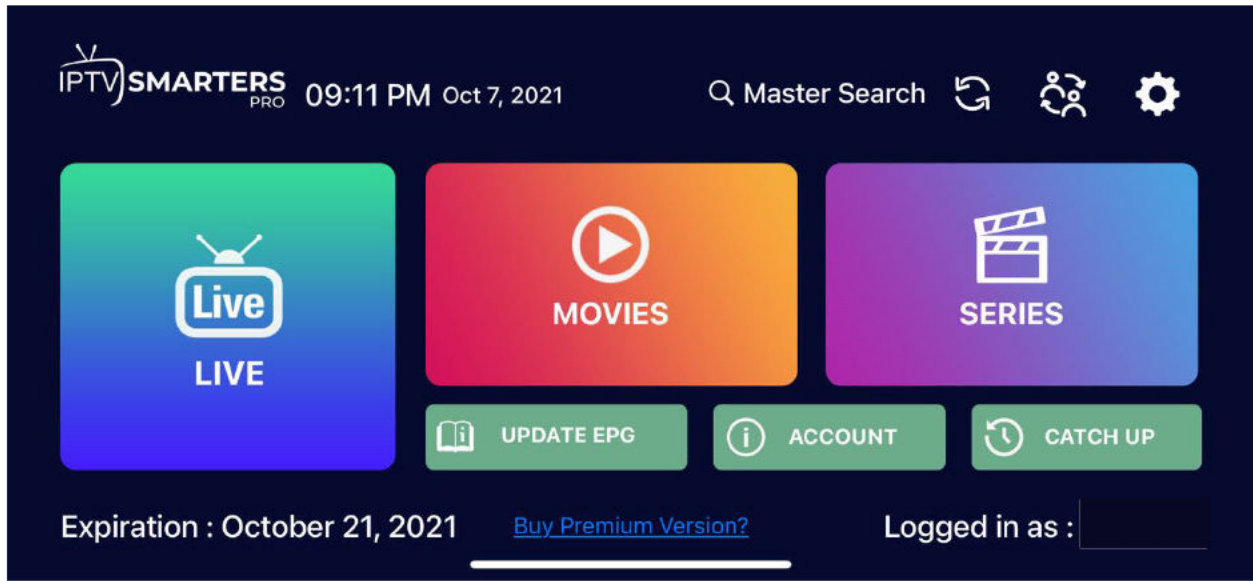

Home Screen

Options available for your perusal and entertainment include Live TV, movies, series and so much more.

The application consists of the following buttons and information:

- **Date And Time**
- **Account Info**
- **Settings**
- **Live TV**
- **Movies**
- **Series**
- **Update EPG**
- **Catch up**
- **Master Search**
- **Subscription Expiration**