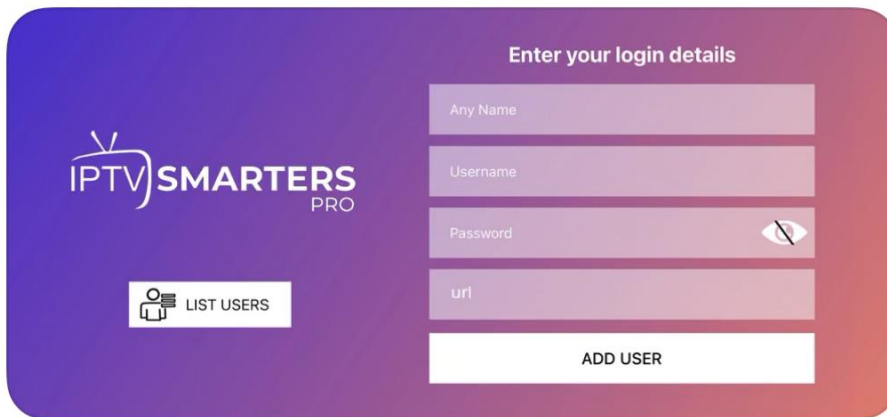

Downloading

This guide will walk you through the process of effortlessly downloading and using the Zazy TV App on your iPad. Please read it carefully and thoroughly as it contains important information for ensuring you have a great Zazy TV experience.

Here are quick and easy steps to DOWNLOAD AND INSTALL Zazy TV on your Apple iPad.

STEP 1: Install IPTV- Smarters Player App

Search for and install the IPTV Smarters Player App (aka IPTV Smarters Pro) from the Appstore.

IPTV-Smarters Player

The Best IPTV Player

★★★★★ 62K

OPEN