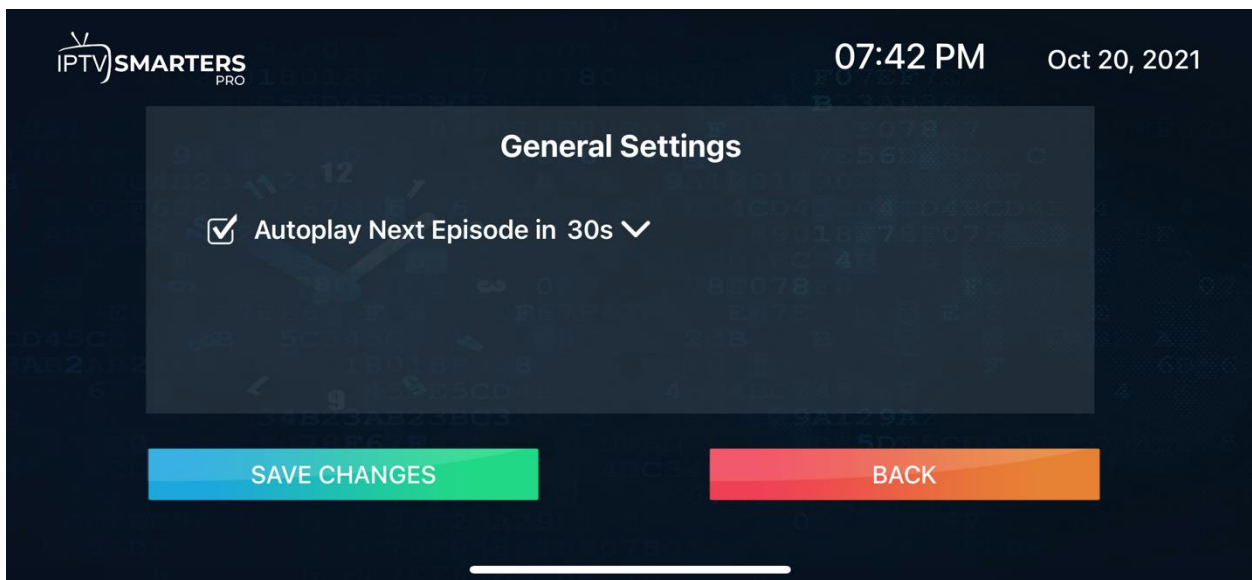

General setting

Allows you set the next episode to play automatically in 30 seconds