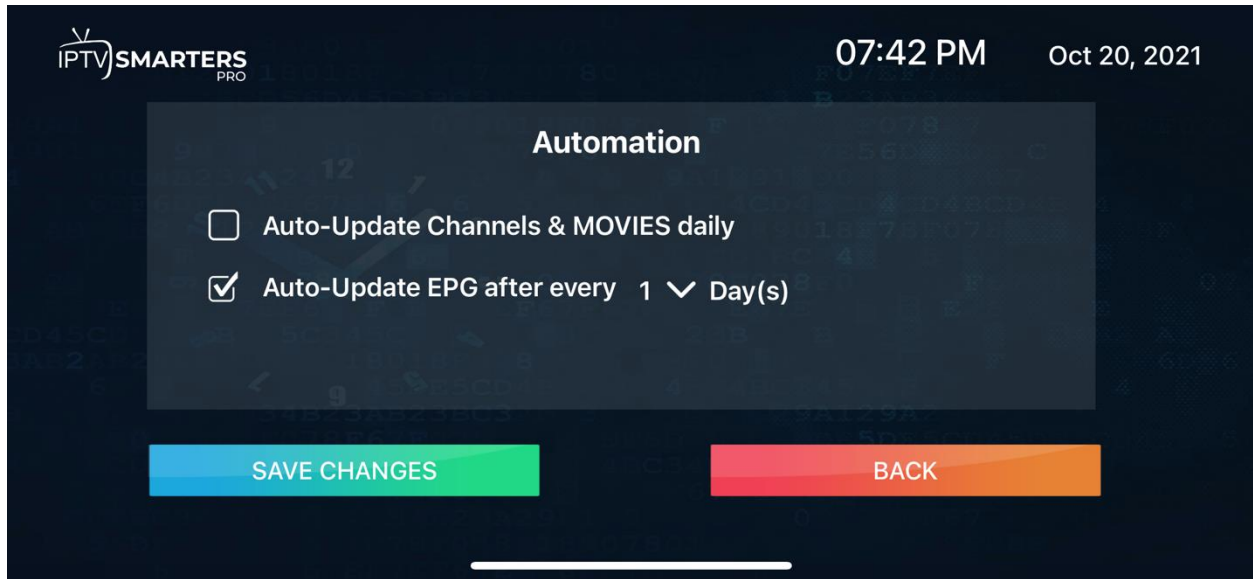

Automation

Helps auto-update channels and movies daily or as required