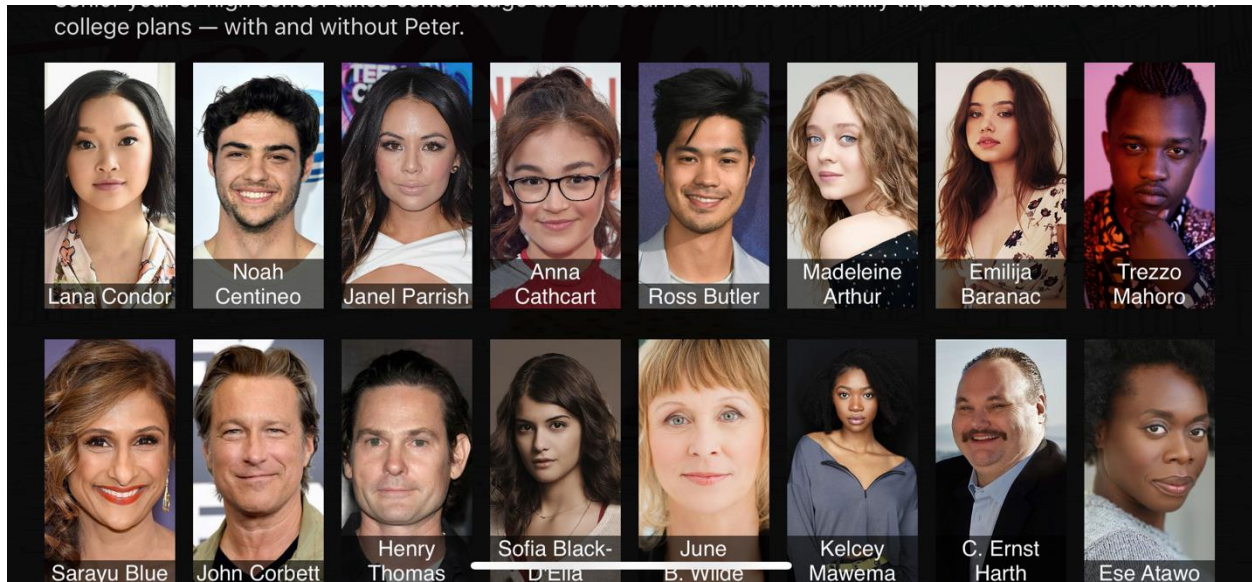

Cast Information: Scroll down to see the names and pictures of the cast of the movie of your choice.

Select any cast member to read more information about them. This feature helps you learn more about your favorite movie stars.

< IPTV SMARTERS
CAST INFO

Lana Condor

Date of Birth: 1997-05-11

Place of Birth: Cần Thơ, Vietnam

Gender: Female

Known for: Acting

Lana Therese Condor (born May 11, 1997) is a Vietnamese-American actress. She made her debut as Jubilation Lee / Jubilee in the 2016 superhero film X-Men: Apocalypse.