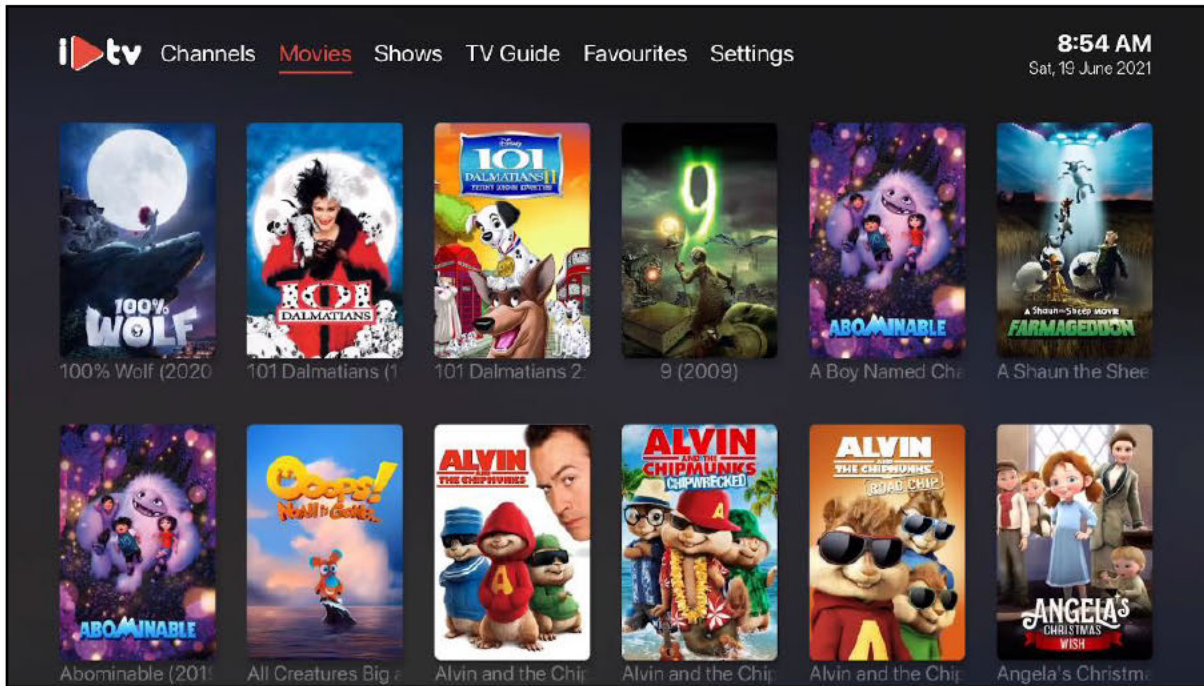

3.2 Movies

This section allows you to access all the available movies. Select a movie that you would like to watch.