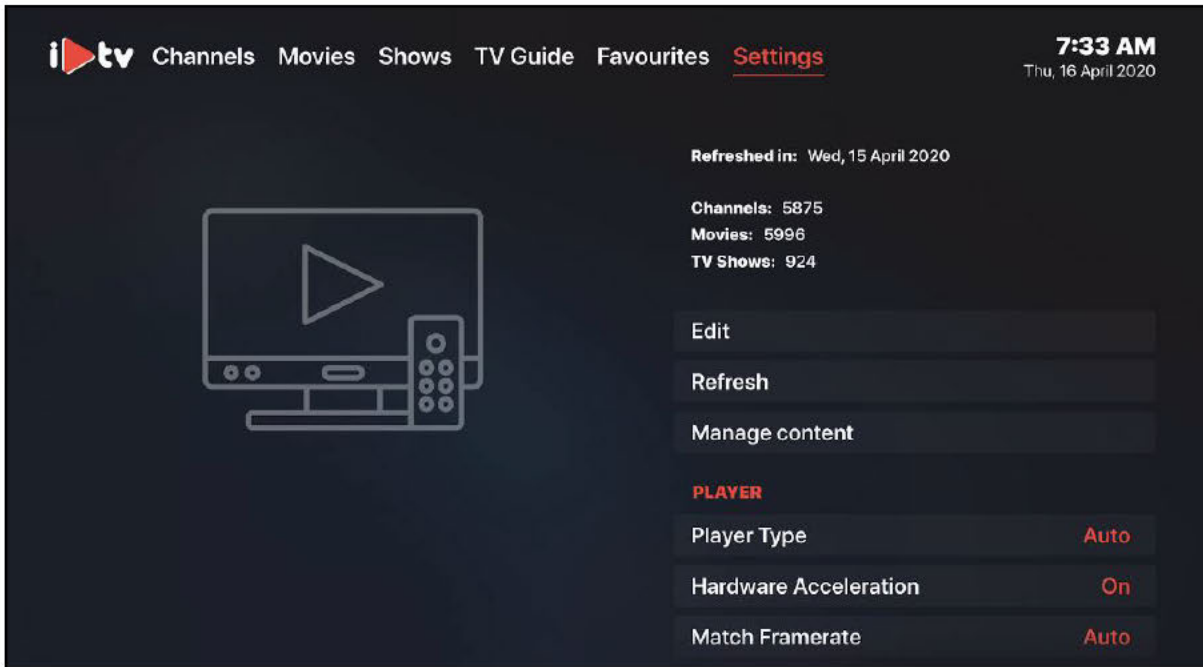

3.6 Settings

The Settings section enables you to configure the iPlayTV app settings. This section also displays the IPTV M3U playlist information (i.e., the number of Channels, Movies, and TV Shows).