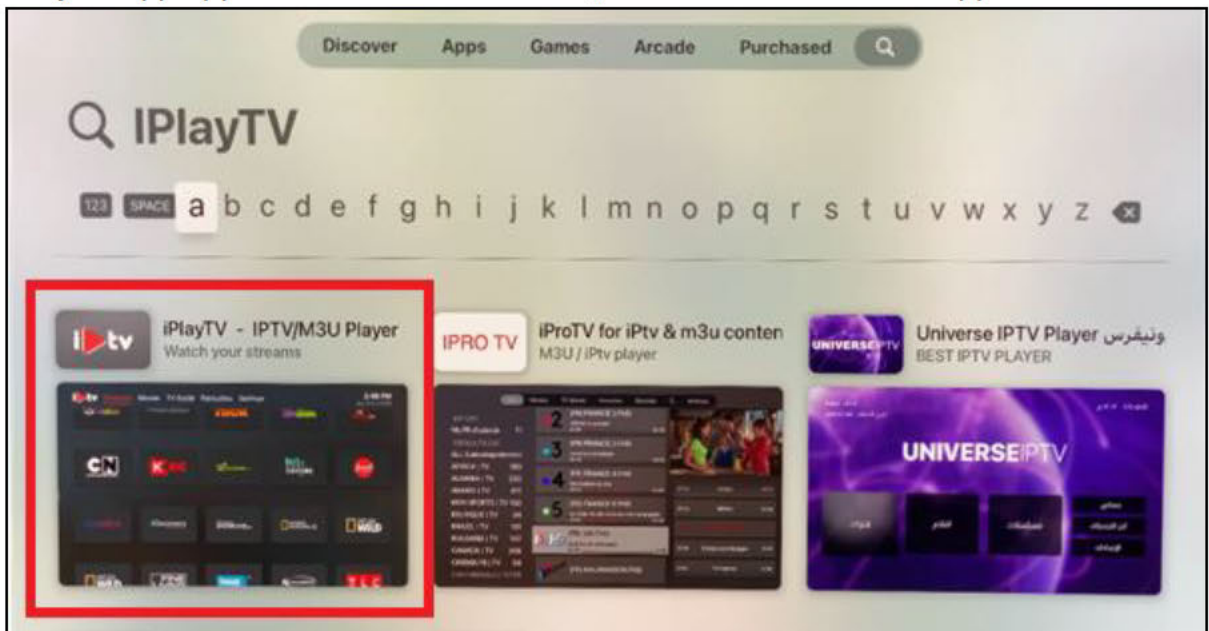

Zazy TV Software Installation Guide for Apple TV

1 iPlayTV Installation

1. Turn on your Apple TV, then launch the App Store.

2. Go to the **Search** menu. Enter “iPlayTV” on the search bar, then hit **search**. When the iPlayTV app appears on the search result, select it then install the application.

- Alternatively, you can go to a web browser then copy and search the following link:
<https://apps.apple.com/app/iplaytv/id1072226801>

This will redirect you to the App Store where you can purchase and install iPlayTV on your device.

2 Setting up IPTV Playlist

1. Click **Add Playlist** to set up your IPTV M3U playlist.

2. There are three (3) ways to add the IPTV M3U playlist:

- ▶ Remote Playlist File – allows you to configure the M3U playlist that is hosted in a remote server
- ▶ Local File – allows you to upload the M3U playlist to the iPlayTV app
- ▶ Xtream Server – allows you to connect to the Xtream Server by entering the login details given to you by the Zazy TV service provider