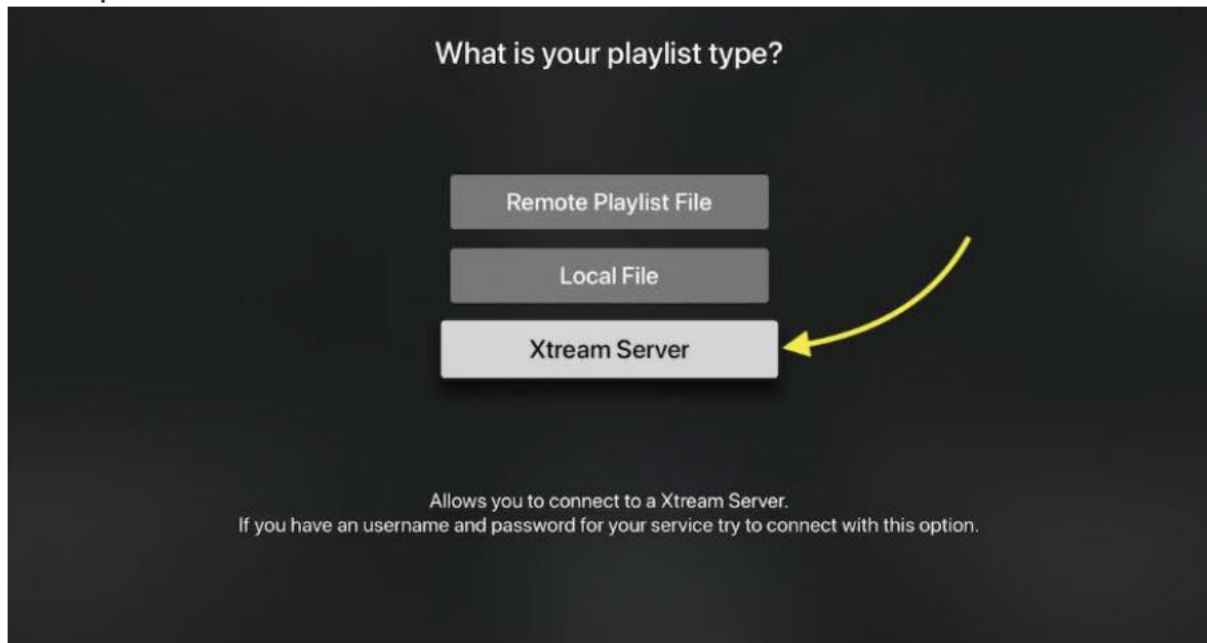

2 Setting up IPTV Playlist

1. Click **Add Playlist** to set up your IPTV M3U playlist.

2. There are three (3) ways to add the IPTV M3U playlist:

- ▶ Remote Playlist File – allows you to configure the M3U playlist that is hosted in a remote server
- ▶ Local File – allows you to upload the M3U playlist to the iPlayTV app
- ▶ Xtream Server – allows you to connect to the Xtream Server by entering the login details given to you by the Zazy TV service provider

We highly advise you to choose **Xtream Server** playlist type as this option provides you with additional features such as Electronic Program Guide (EPG) and playlist auto-update.

5. Fill in the following fields on the iPlayTV app using the credentials provided to you via email.

The screenshot shows the 'Add Xtream Server Playlist' interface. It features several input fields and options:

- Playlist Name:** A text field containing 'Zazy TV Playlist'.
- Server URL:** A text field containing 'http://live.zazytv.com'.
- Username:** A dropdown menu with 'Demo' selected.
- Password:** A password field with masked characters (dots).
- CHANNELS REFRESH:** Radio buttons for '12 Hours', '1 Day', '3 Days' (selected), '5 Days', and '1 Week'.
- EPG REFRESH:** Radio buttons for '12 Hours', '1 Day', '3 Days' (selected), '5 Days', and '1 Week'.
- EPG TIME SHIFT:** A field showing '0h 0m'.
- Save:** A button at the bottom center.