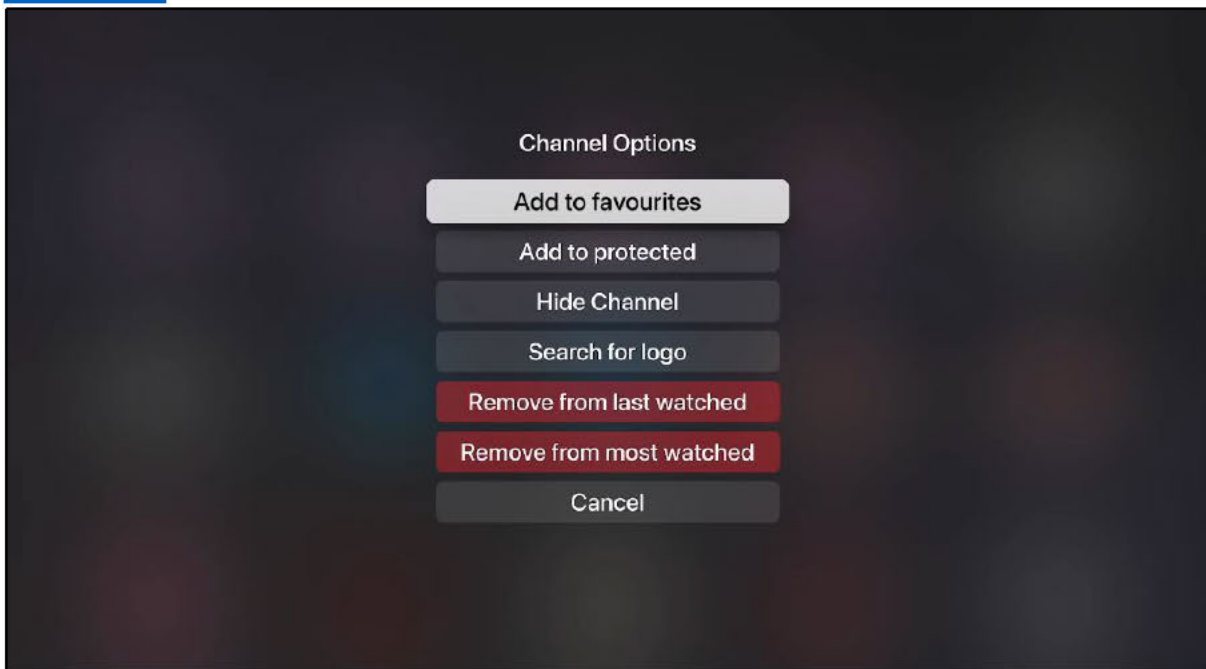

You can choose a channel that you would like to add to your favorites by selecting **Add to favourites** option. Channels that are added to favourites can be accessed in the [Favourites](#) section.