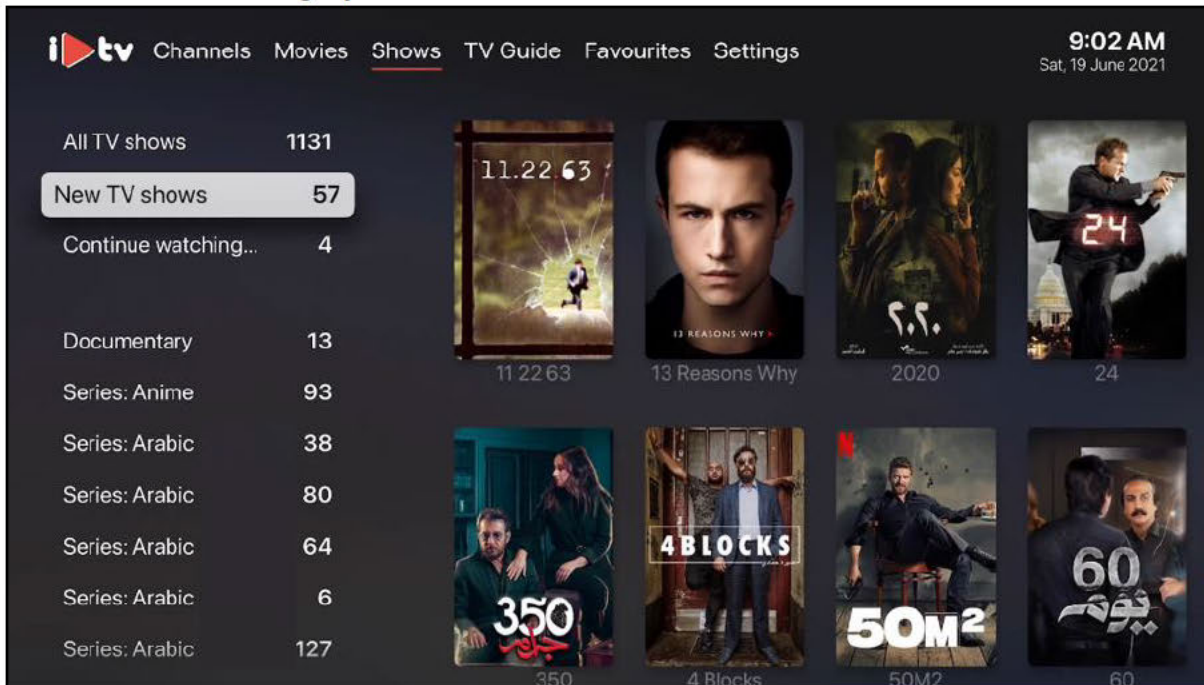

 Trailer  Play

Bruce Willis
Rex

Michael Chiklis
Frank

Meadow Williams
Claire

Kyle Schmid
Griffin

Texas Battle
Richard

Lydia Hull
Ivory

Example of a movie playing

3.3 Shows

This section allows you to access all the available TV shows. Search a specific show that you would like to watch.

If you would like to check for new TV shows released, you may access them on the **New TV shows** category.