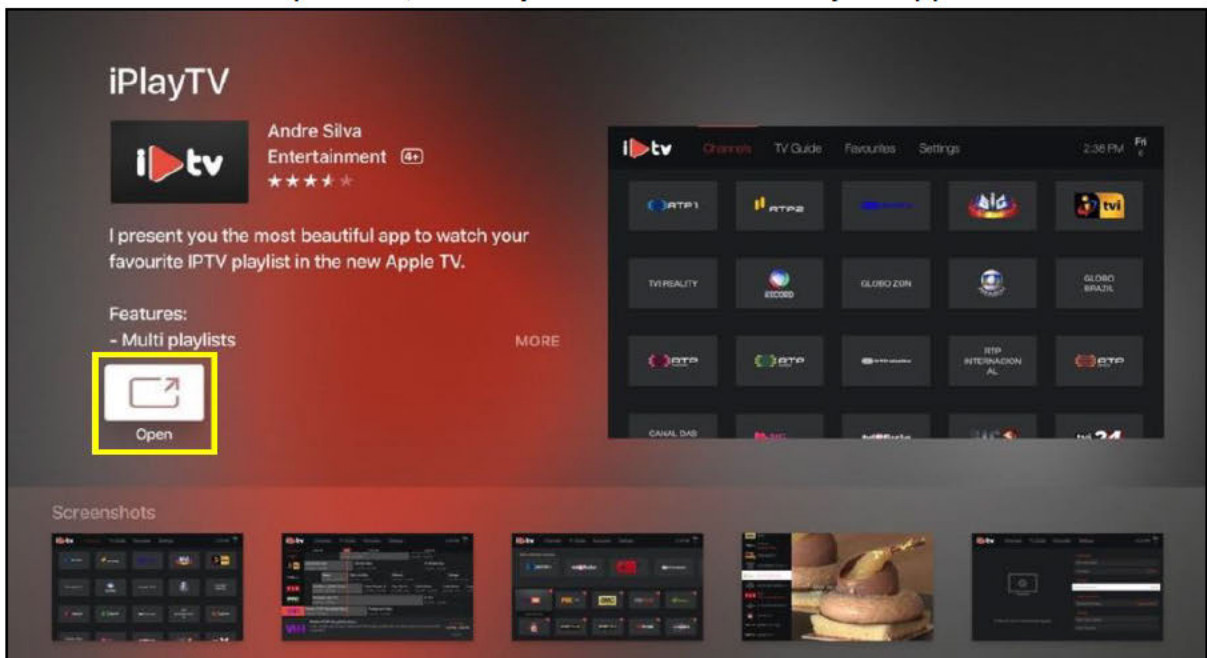

4. After the installation process, click **Open** to launch the iPlayTV app.