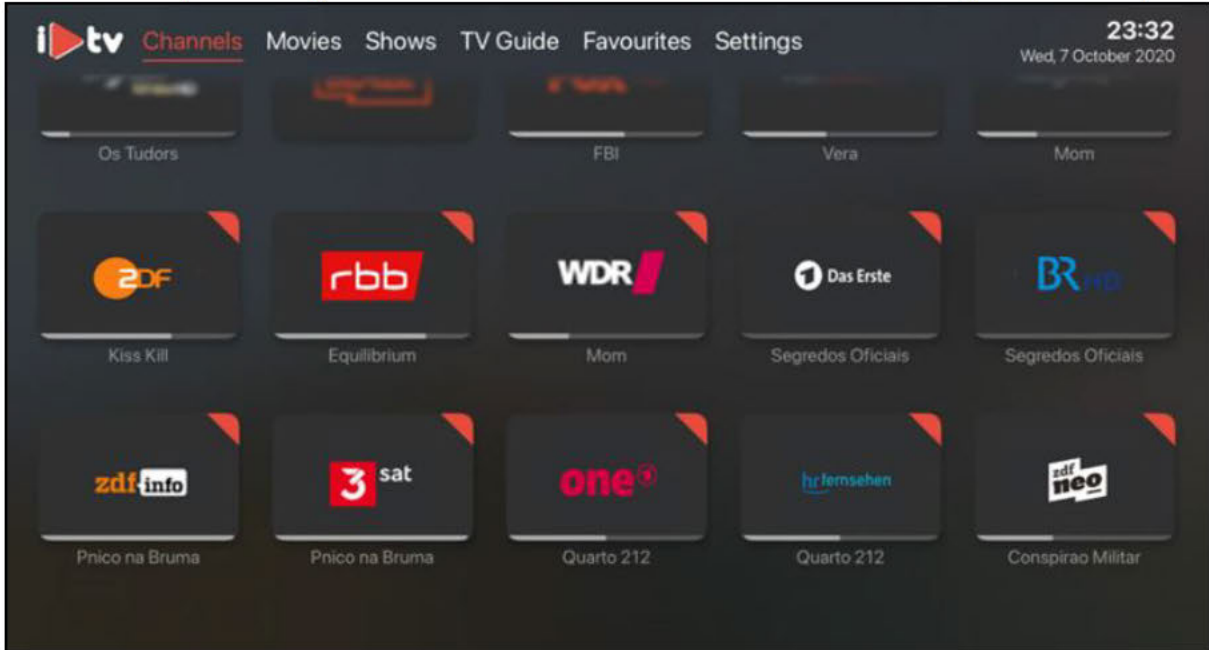

- When the following screen appears, this indicates that your IPTV M3U playlist is created successfully. The number of Channels, Movies and TV Shows are also displayed. Select the playlist you created to start using the app.

3 iPlayTV Main Menu

iPlayTV consists of the following sections:

- ▶ Channels
- ▶ Movies
- ▶ Shows
- ▶ TV Guide
- ▶ Favourites
- ▶ Settings

3.1 Channels

This section provides you with all the available channels included in your subscription.

You may scroll to the left pane of the screen to browse all channels per category.

After selecting a category, select a specific channel that you would like to watch.

Example of a TV channel playing

To display the Electronic Program Guide (EPG), scroll to the left pane of the screen.