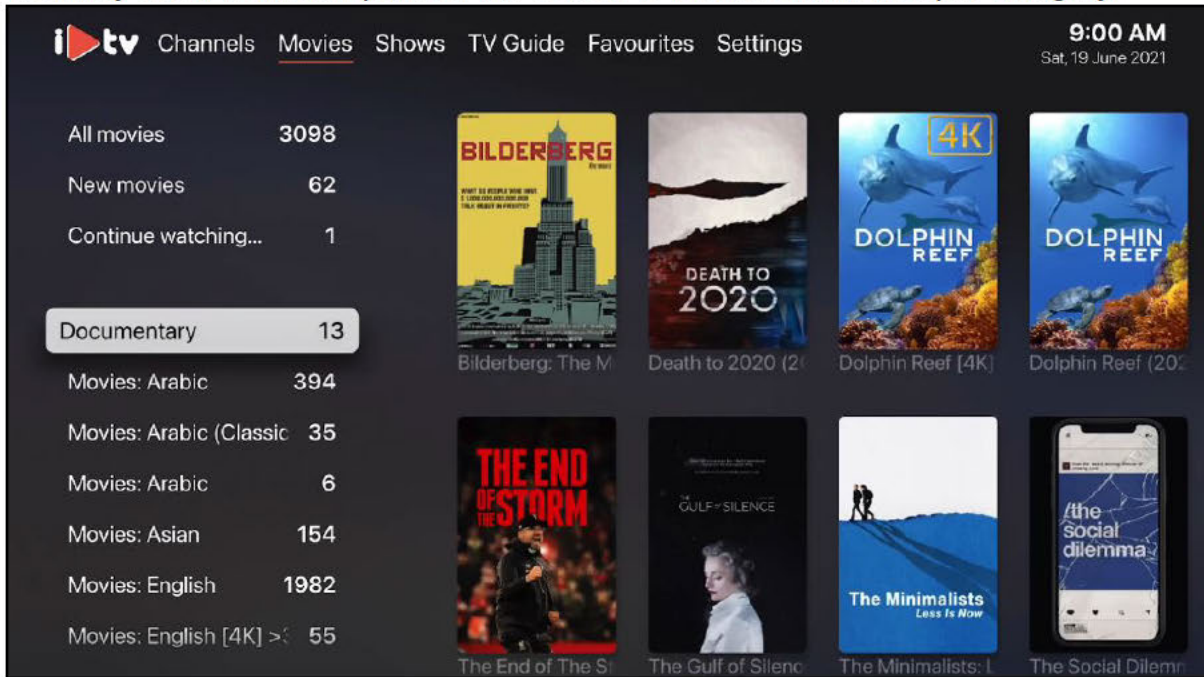

You may scroll to the left pane of the screen to browse all channels per category.

After selecting a category, select a specific channel that you would like to watch.

Example of a TV channel playing

To display the Electronic Program Guide (EPG), scroll to the left pane of the screen.

You can choose a channel that you would like to add to your favorites by selecting **Add to favourites** option. Channels that are added to favourites can be accessed in the [Favourites](#) section.

3.2 Movies

This section allows you to access all the available movies. Select a movie that you would like to watch.

You may scroll to the left pane of the screen to browse all movies per category.

If you would like to check for new movies released, you may access them on the **New movies** category.