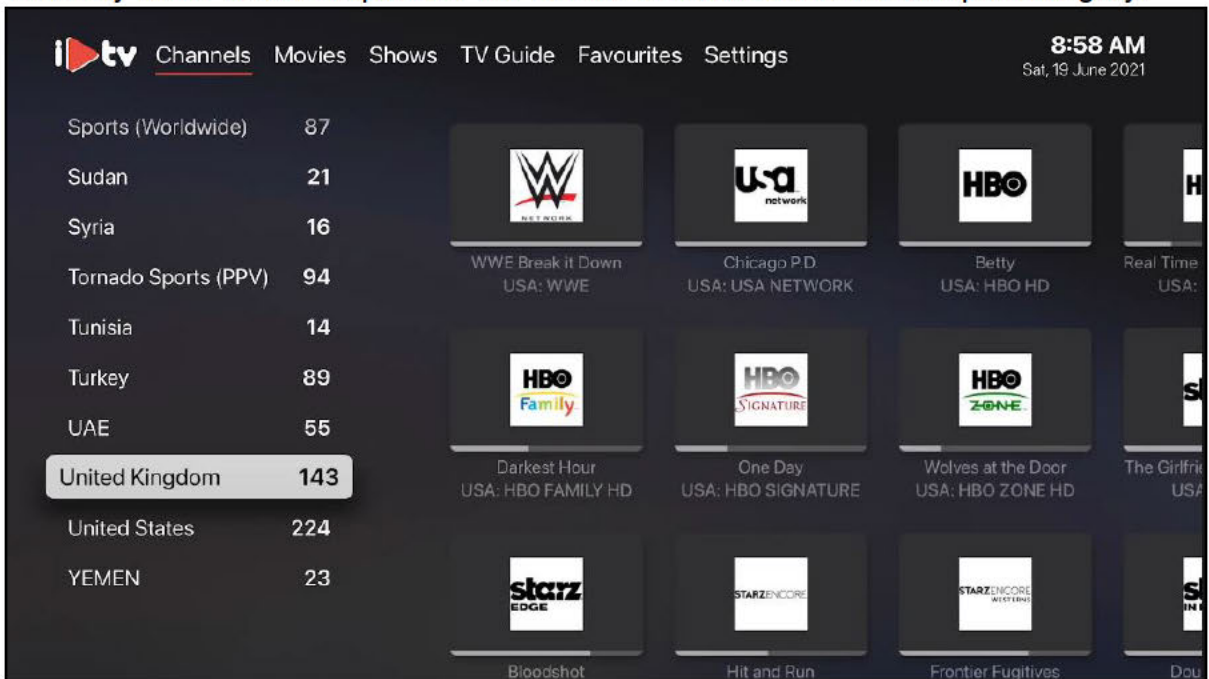

3 iPlayTV Main Menu

iPlayTV consists of the following sections:

- ▶ Channels
- ▶ Movies
- ▶ Shows
- ▶ TV Guide
- ▶ Favourites
- ▶ Settings

3.1 Channels

This section provides you with all the available channels included in your subscription.

You may scroll to the left pane of the screen to browse all channels per category.

After selecting a category, select a specific channel that you would like to watch.

Example of a TV channel playing

To display the Electronic Program Guide (EPG), scroll to the left pane of the screen.