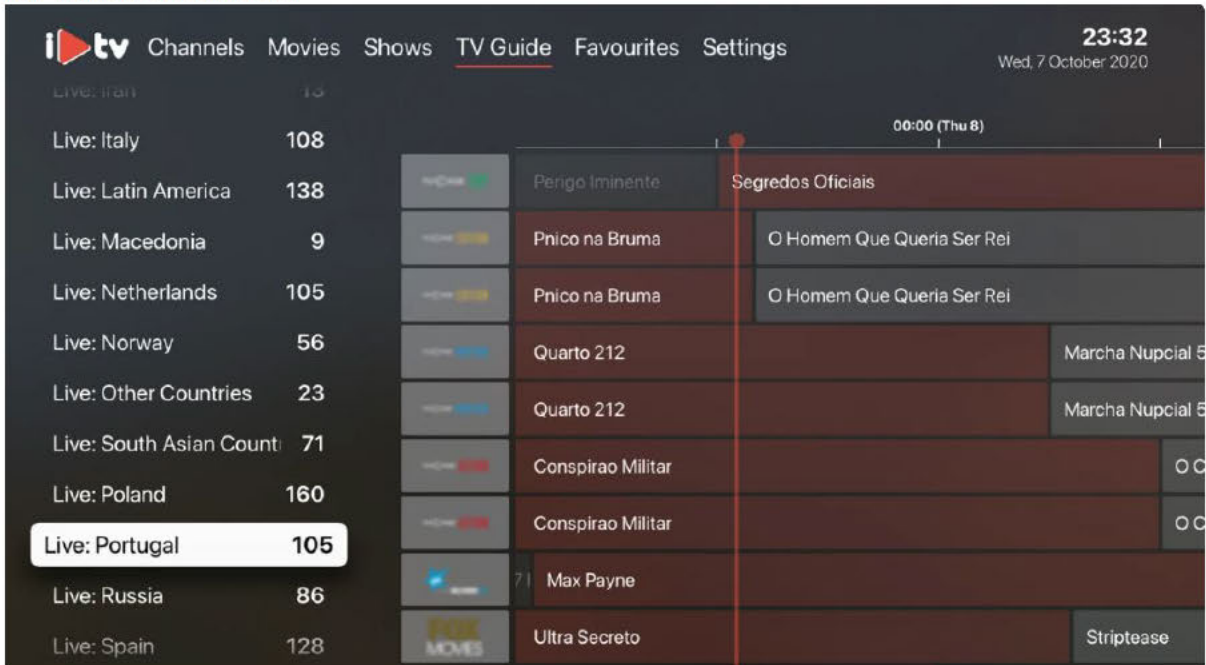

3.3 Shows

This section allows you to access all the available TV shows. Search a specific show that you would like to watch.

If you would like to check for new TV shows released, you may access them on the **New TV shows** category.

You may choose to watch the trailer first or you may click the **Play** button to select from the available episodes.

★★★★★ 9-1-1

GENRE
Drama
Action & Adventure
Crime

2018 - 2019 2 Seasons, 28 Episodes

Explore the high-pressure experiences of police officers, paramedics and firefighters who are thrust into the most frightening, shocking and heart-stopping situations. These emergency responders must try to balance saving those who are at their most vulnerable with solving the problems in their own lives.

Trailer Play

Peter Krause Angela Bassett Oliver Stark Rockmond Dunbar Kenneth Choi Aisha Hinds

Choose from the available episodes of a TV show that you would like to watch.

9-1-1

SEASON 1

- Episode 1
- Episode 2
- Episode 3
- Episode 4
- Episode 5
- Episode 6
- Episode 7
- Episode 8
- Episode 9
- Episode 10

Example of an episode of a TV show playing

3.4 TV Guide

The TV Guide section or also called as the Electronic Program Guide (EPG) enables you to view the scheduling information for past, current, and upcoming TV programs for various channels.