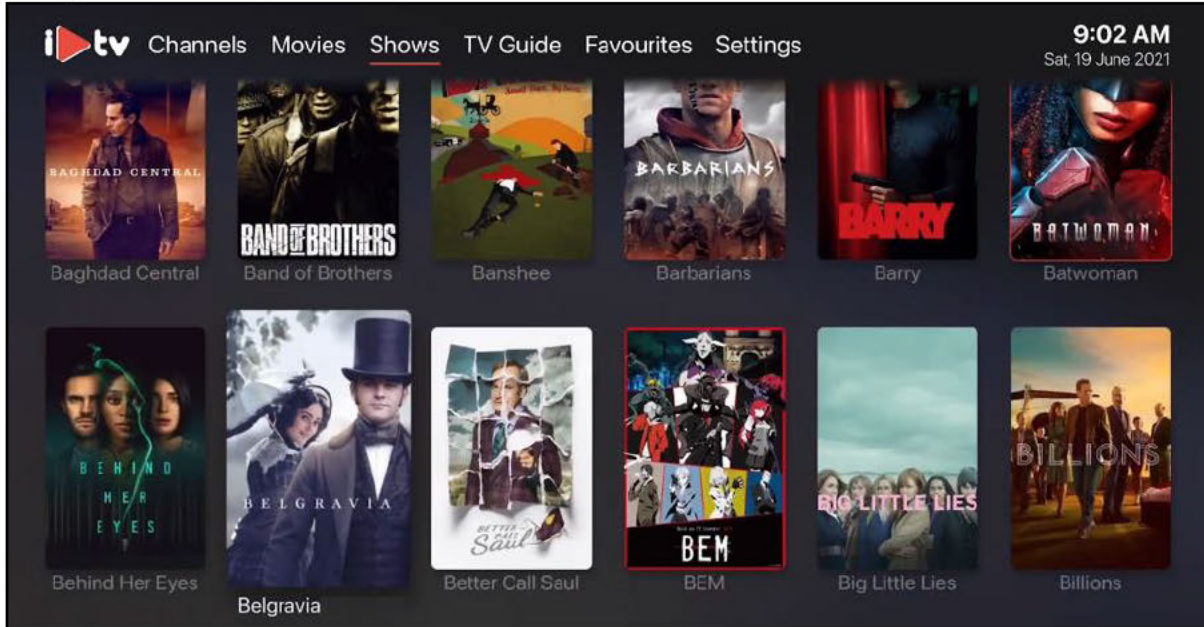

 Trailer  Play

Bruce Willis
Rex

Michael Chiklis
Frank

Meadow Williams
Claire

Kyle Schmid
Griffin

Texas Battle
Richard

Lydia Hull
Ivory

Example of a movie playing

3.3 Shows

This section allows you to access all the available TV shows. Search a specific show that you would like to watch.

If you would like to check for new TV shows released, you may access them on the **New TV shows** category.