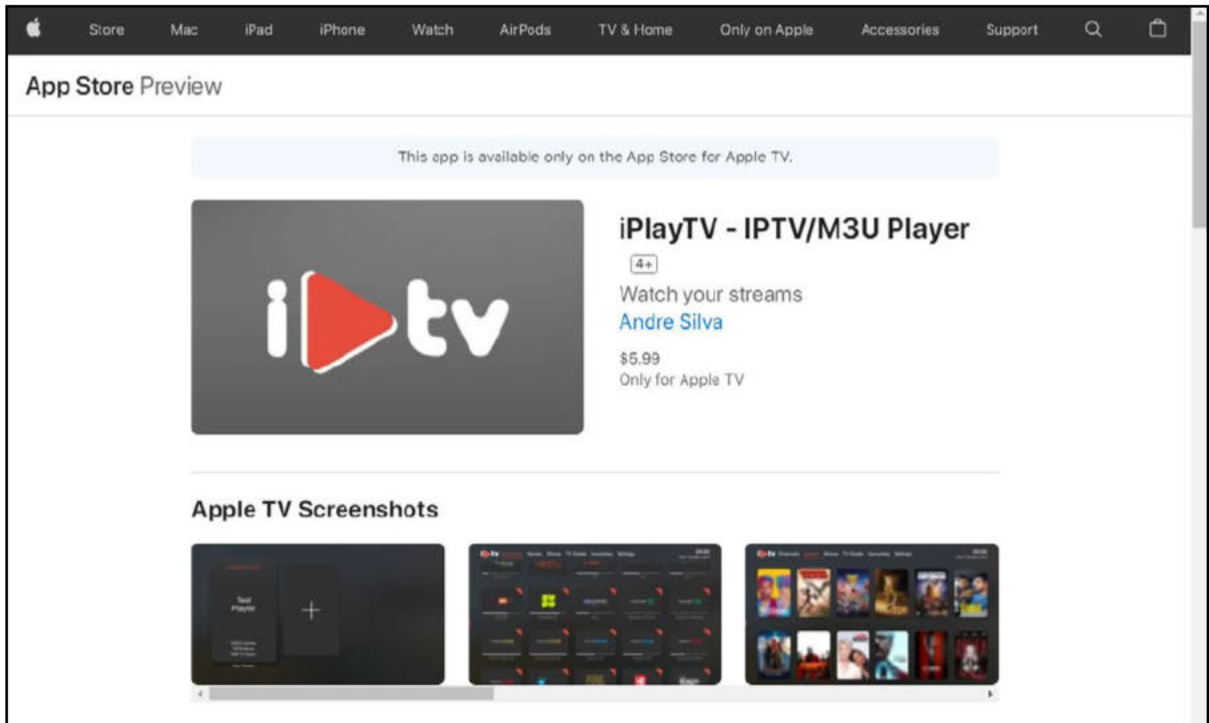

1. Alternatively, you can go to a web browser then copy and search the following link:
   <https://apps.apple.com/app/iplaytv/id1072226801>

This will redirect you to the App Store where you can purchase and install iPlayTV on your device.

Note: As of this writing, the iPlayTV app costs $5.99. The iPlayTV app is available for Apple TV 3rd gen or above.