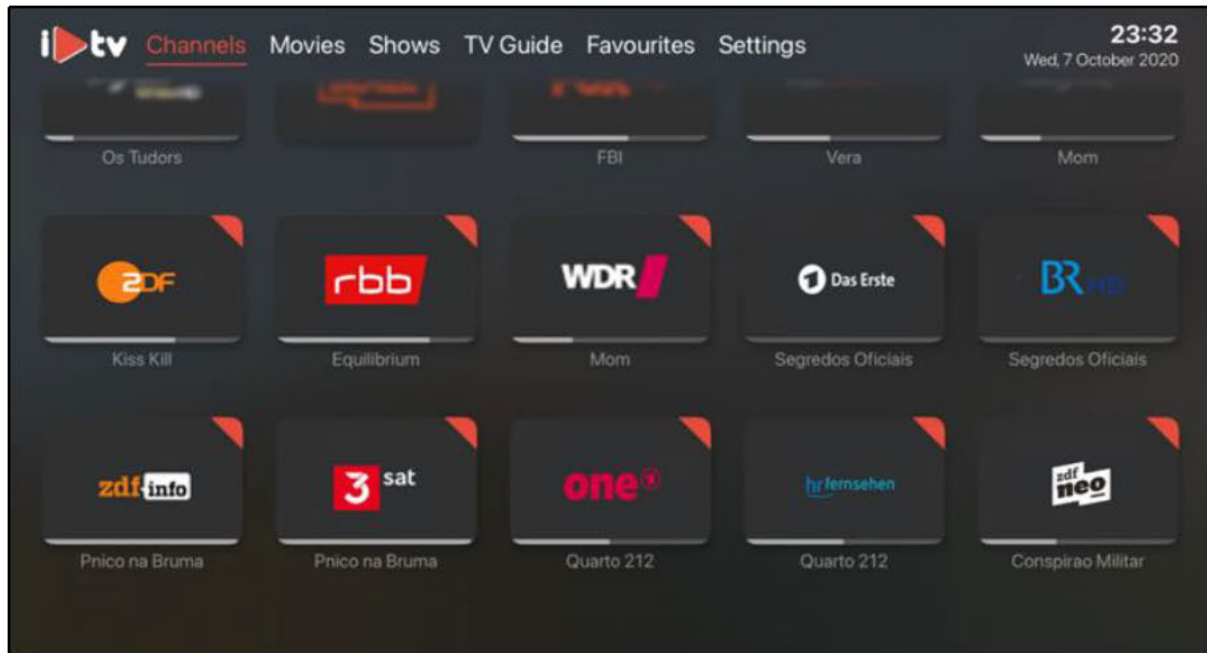

3 iPlayTV Main Menu

iPlayTV consists of the following sections:

- Channels
- Movies
- Shows
- TV Guide
- Favourites
- Settings