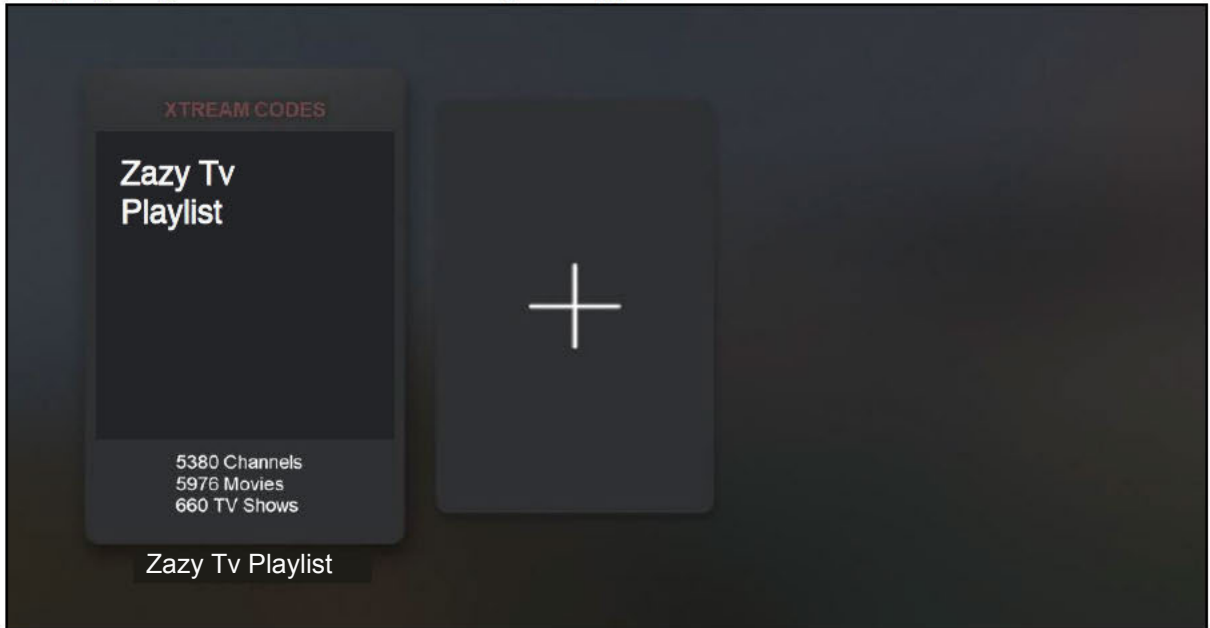

- When the following screen appears, this indicates that your IPTV M3U playlist is created successfully. The number of Channels, Movies and TV Shows are also displayed. Select the playlist you created to start using the app.