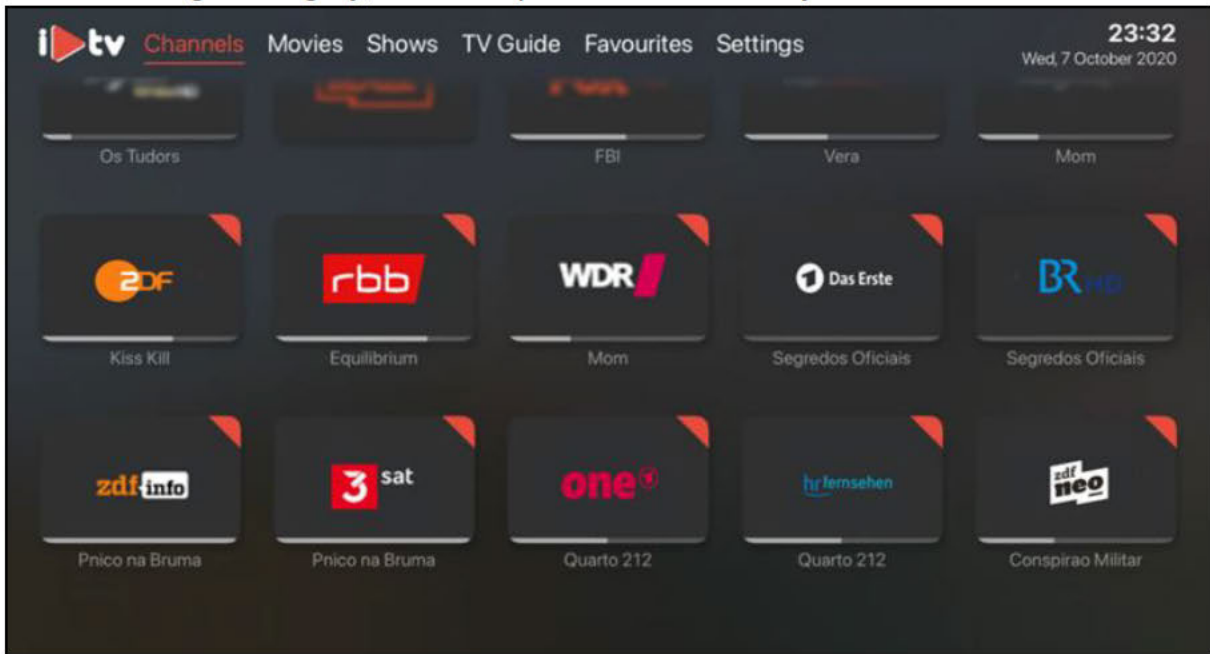

- When the following screen appears, this indicates that your IPTV M3U playlist is created successfully. The number of Channels, Movies and TV Shows are also displayed. Select the playlist you created to start using the app.

3 iPlayTV Main Menu

iPlayTV consists of the following sections:

- ▶ Channels
- ▶ Movies
- ▶ Shows
- ▶ TV Guide
- ▶ Favourites
- ▶ Settings

3.1 Channels

This section provides you with all the available channels included in your subscription.

You may scroll to the left pane of the screen to browse all channels per category.

After selecting a category, select a specific channel that you would like to watch.

Example of a TV channel playing

To display the Electronic Program Guide (EPG), scroll to the left pane of the screen.