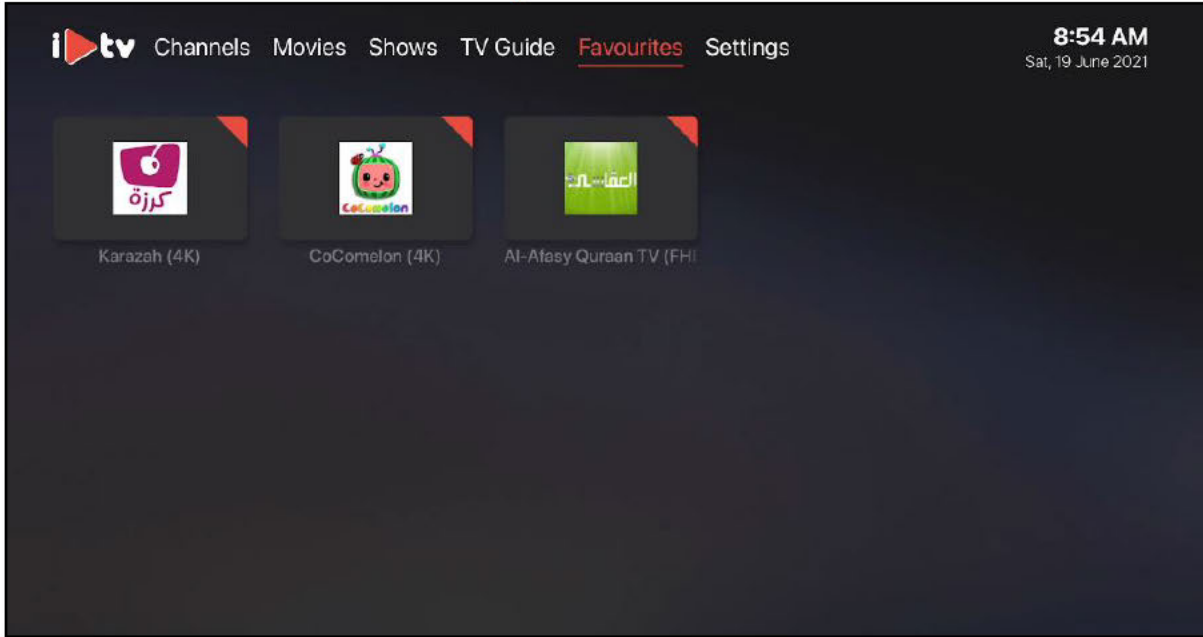

3.5 Favourites

This section contains the channel(s) or TV show(s) that you added to favourites. Select a favorited channel or TV show that you would like to watch.